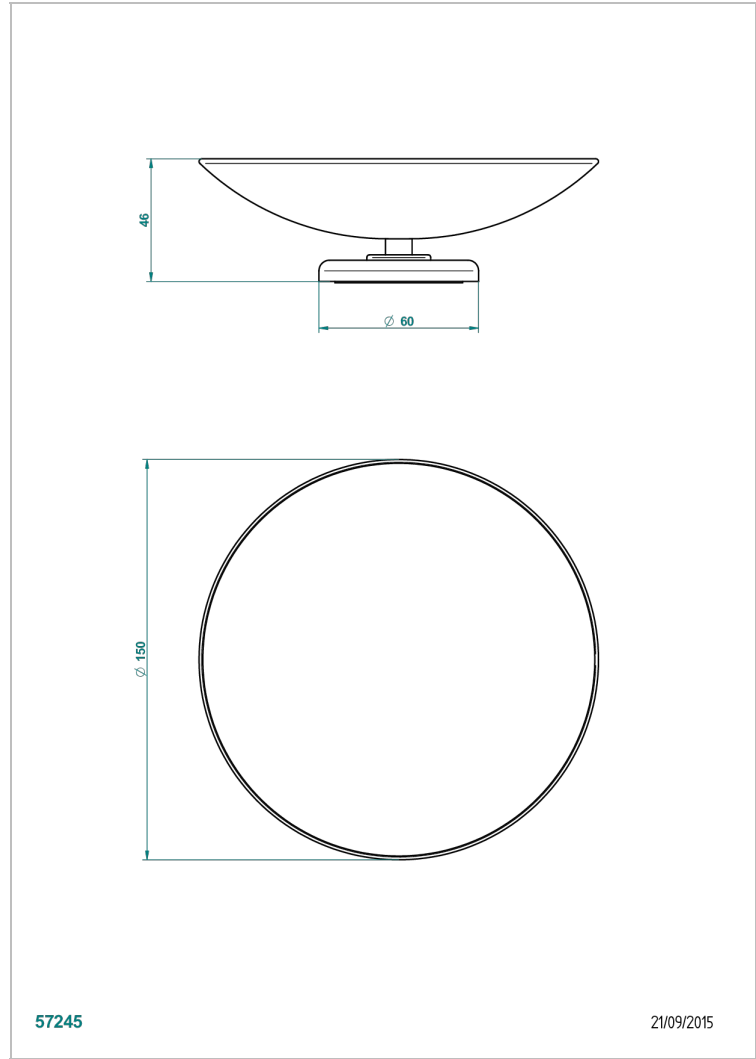

CLUB SAINT-GERMAIN

G7H-544GM

Soap dish, freestanding , 6" diameter

THG[®]
PARIS

57245

21/09/2015

CHARACTERISTIC

- Club Saint-Germain
- Soap dish, freestanding , 6" diameter