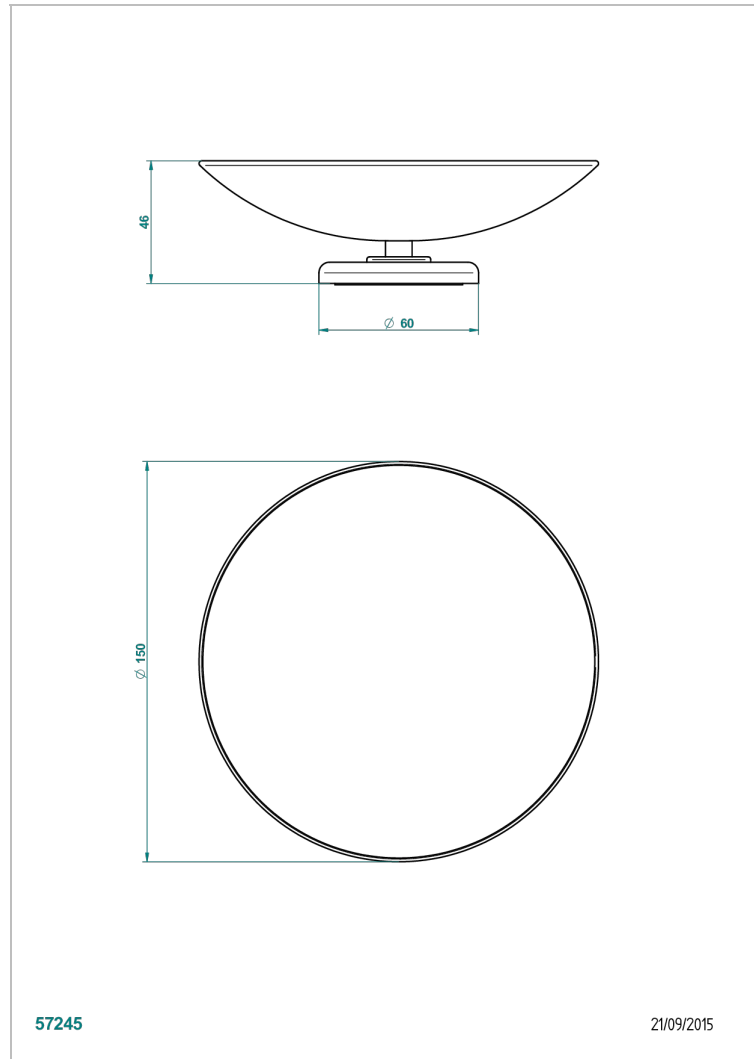

# BEAUBOURG WITH LEVER HANDLES

G7B-544GM

Soap dish, freestanding , 6" diameter

THG<sup>®</sup>  
PARIS

57245

21/09/2015

## CHARACTERISTIC

- Beaubourg with lever handles
- Soap dish, freestanding , 6" diameter