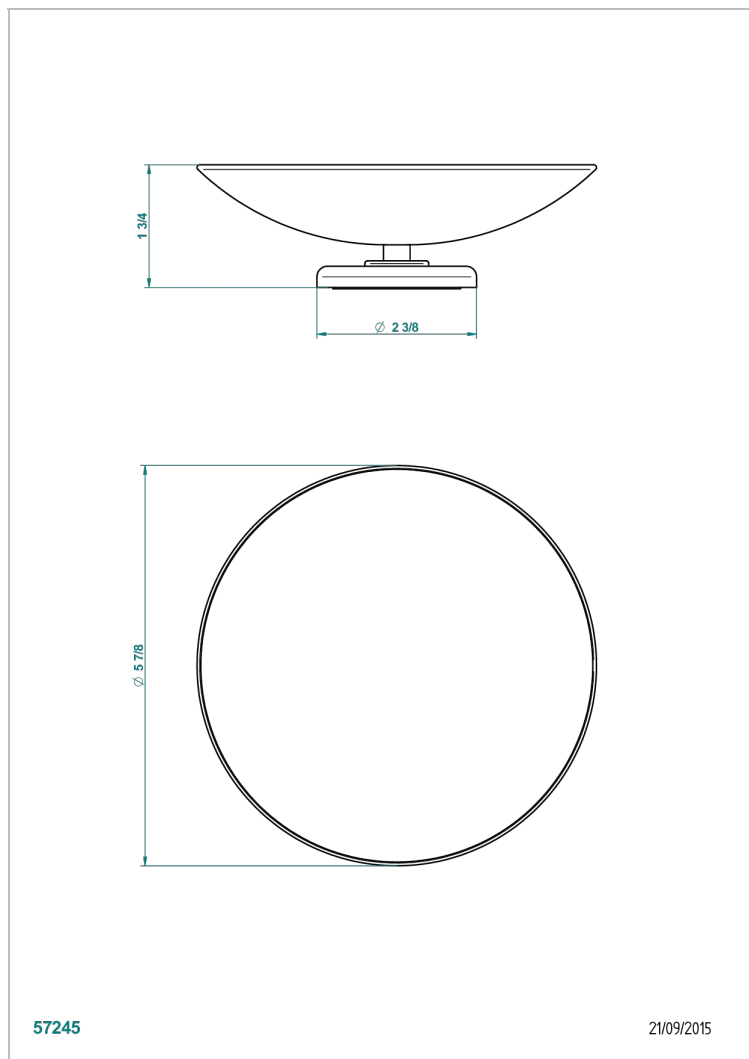

BEAUBOURG WITH LEVER HANDLES

G7B-544GM

Soap dish, freestanding , 6" diameter

CHARACTERISTIC

- Beaubourg with lever handles
- Soap dish, freestanding , 6" diameter

AVAILABLE FINITIONS

Black ceram - D30

Blush PVD - H62