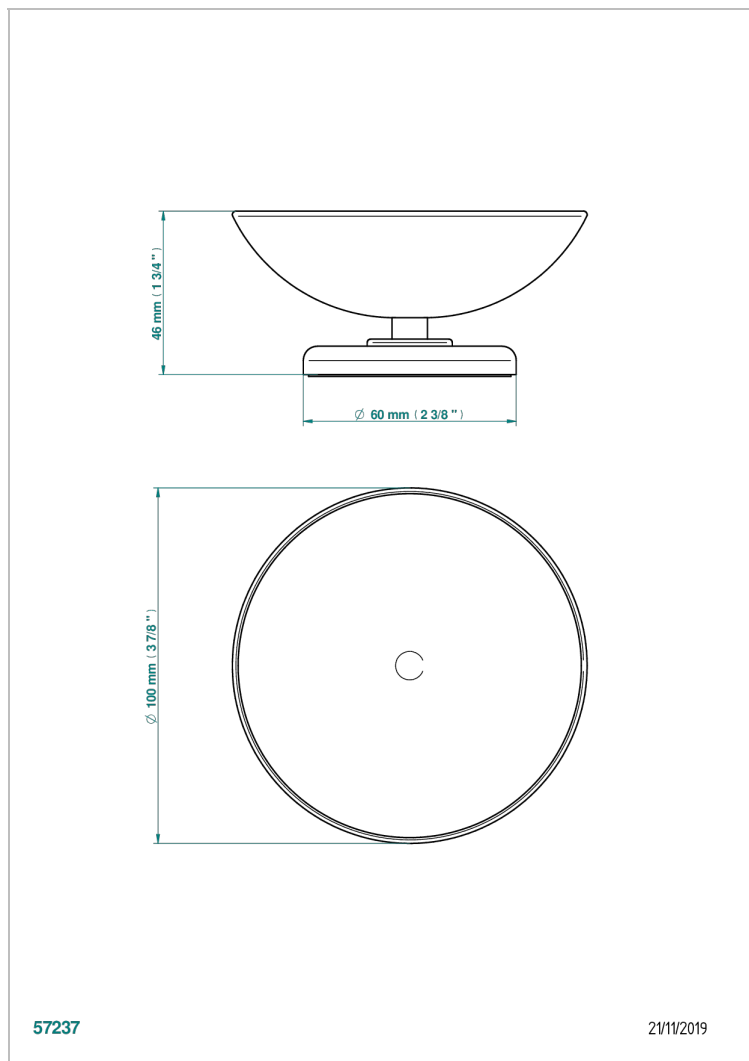

CLUB SAINT-GERMAIN WITH LEVER HANDLES

G7J-544

Soap dish, freestanding , 4" diameter

CHARACTERISTIC

- Club Saint-Germain with lever handles
- Soap dish, freestanding , 4" diameter

AVAILABLE FINITIONS

Black ceram - D30
Blush PVD - H62
Brass color PVD - H49
Brown bronze color PVD - F33
Chrome polished - A02
Chrome polished / gold polished - G02