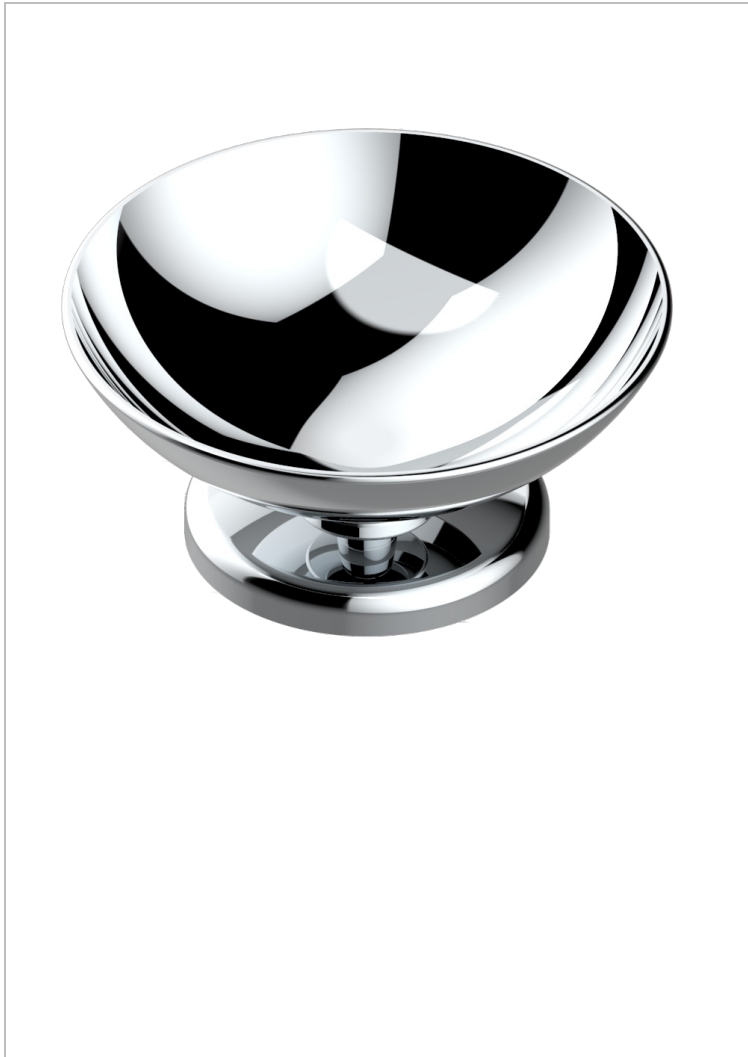

SAINT-GERMAIN WITH LEVER HANDLES

G7D-544

Soap dish, freestanding , 4" diameter

THG[®]
PARIS

CHARACTERISTIC

- Saint-germain with lever handles
- Soap dish, freestanding , 4" diameter

AVAILABLE FINITIONS

Black ceram - D30
Blush PVD - H62
Brass color PVD - H49
Brown bronze color PVD - F33
Chrome polished - A02
Chrome polished / gold polished - G02

Gold color PVD - H52
Gold mat - F07
Gold polished - F01
Graphite PVD - H64
Light coated bronze - D01
Matt Umber PVD - H67

Matt blush PVD - H60
Matt brass color PVD - H50
Matt brown bronze color PVD - F34
Matt chrome (American satin) - C02
Matt gold color PVD - H53
Matt graphite PVD - H65

Matt nickel (American satin) - C01
Matt nickel color PVD - H56
Natural smoked Brass - A13
Nickel antique / Sovereign - H28
Nickel color PVD - H55
Nickel polished - B01

Soft gold - F30
Soft matt gold - F31
Umber PVD - H66