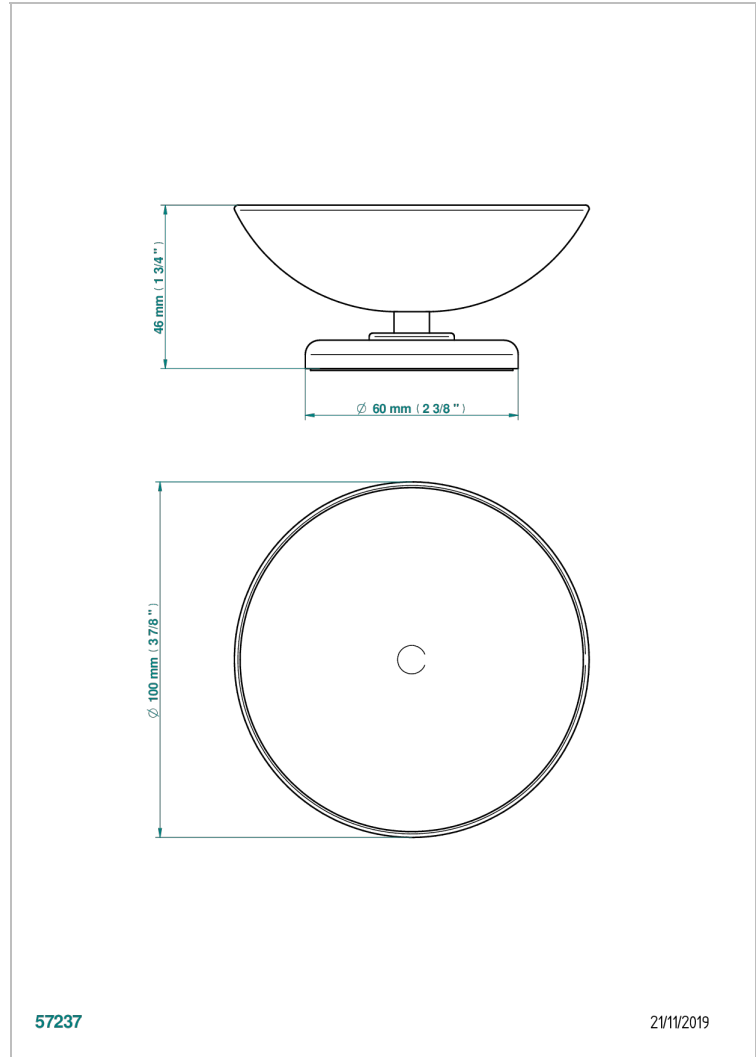

SAINT-GERMAIN WITH LEVER HANDLES

G7D-544

Soap dish, freestanding , 4" diameter

THG[®]
PARIS

CHARACTERISTIC

- Saint-germain with lever handles
- Soap dish, freestanding , 4" diameter

AVAILABLE FINITIONS

Black ceram - D30
Blush PVD - H62
Brass color PVD - H49
Brown bronze color PVD - F33
Chrome polished - A02
Chrome polished / gold polished - G02