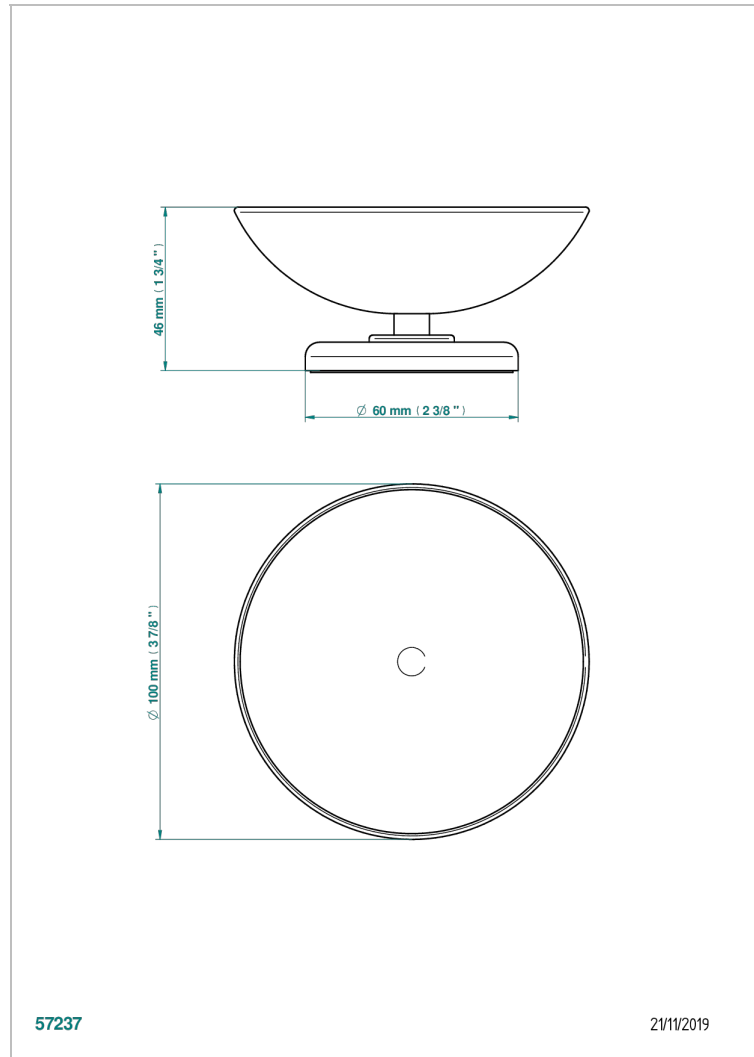

SAINT-GERMAIN WITH LEVER

G7D-544

Soap dish on stand, \varnothing 100 mm

THG[®]
PARIS

57237

21/11/2019

CHARACTERISTIC

- Saint-germain with lever
- Soap dish on stand, \varnothing 100 mm

AVAILABLE FINITIONS

Antique nickel - H28
Black ceram - D30
Blush PVD - H62
Brass color PVD - H49
Brown bronze color PVD - F33
Gold color PVD - H52

Graphite PVD - H64
Lacquered light bronze - D01
Matt Umber PVD - H67
Matt blush PVD - H60
Matt brass color PVD - H50
Matt brown bronze color PVD - F34