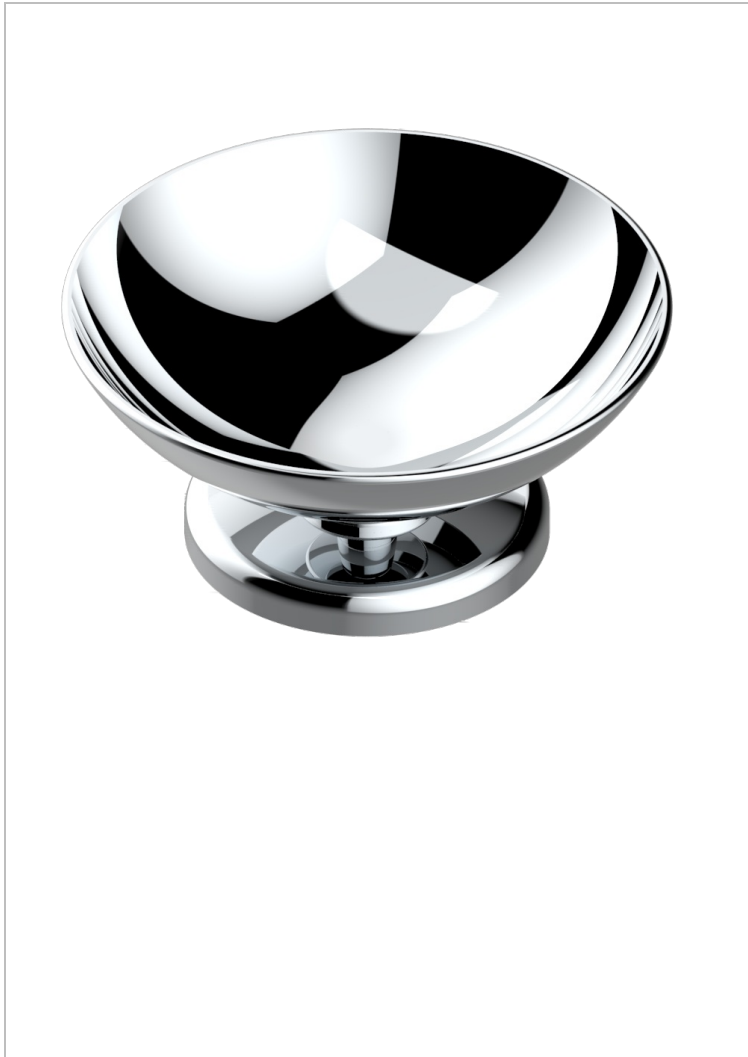

SAINT-GERMAIN WITH LEVER

G7D-544

Soap dish on stand, \varnothing 100 mm

THG[®]
PARIS

57237

21/11/2019

CHARACTERISTIC

- Saint-germain with lever
- Soap dish on stand, \varnothing 100 mm

AVAILABLE FINITIONS

Antique nickel - H28
Black ceram - D30
Blush PVD - H62
Brass color PVD - H49
Brown bronze color PVD - F33
Gold color PVD - H52

Graphite PVD - H64
Lacquered light bronze - D01
Matt Umber PVD - H67
Matt blush PVD - H60
Matt brass color PVD - H50
Matt brown bronze color PVD - F34

Matt chrome - C02
Matt gold - F07
Matt gold color PVD - H53
Matt graphite PVD - H65
Matt nickel (color finish) - C01
Matt nickel color PVD - H56

Natural smoked Brass - A13
Nickel color PVD - H55
Polished chrome (color finish) - A02
Polished chrome / Polished gold (color finish) - G02
Polished gold (color finish) - F01
Polished nickel - B01