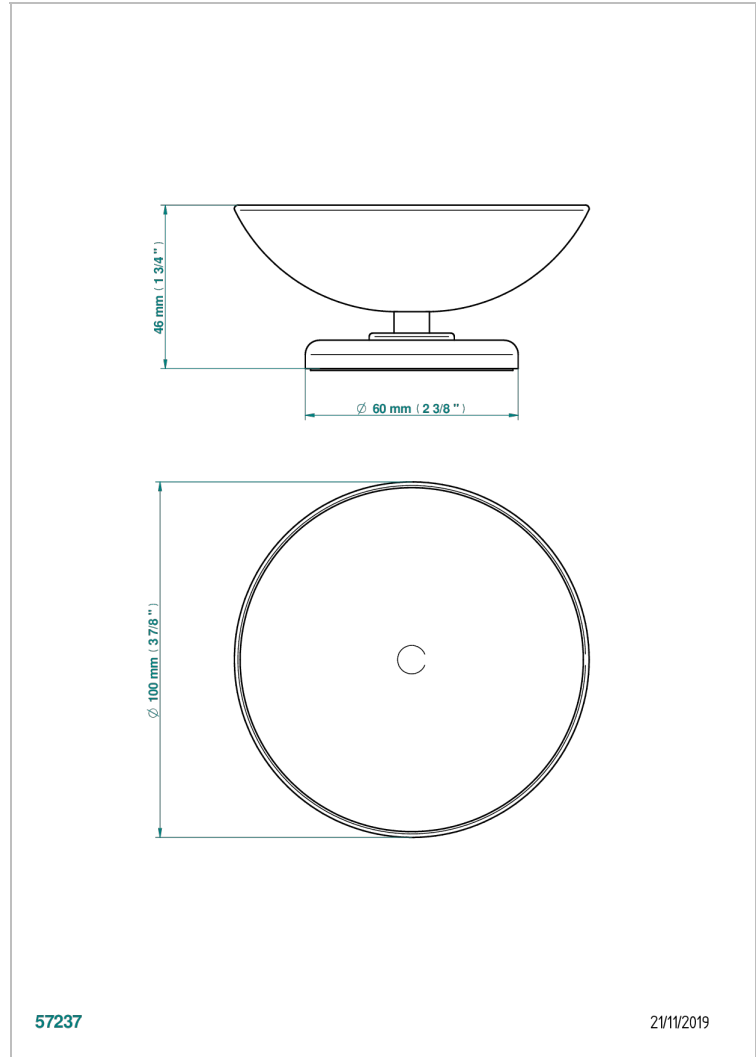

# BEAUBOURG WITH LEVER HANDLES

G7B-544

Soap dish, freestanding , 4" diameter

THG<sup>®</sup>  
PARIS

## CHARACTERISTIC

- Beaubourg with lever handles
- Soap dish, freestanding , 4" diameter