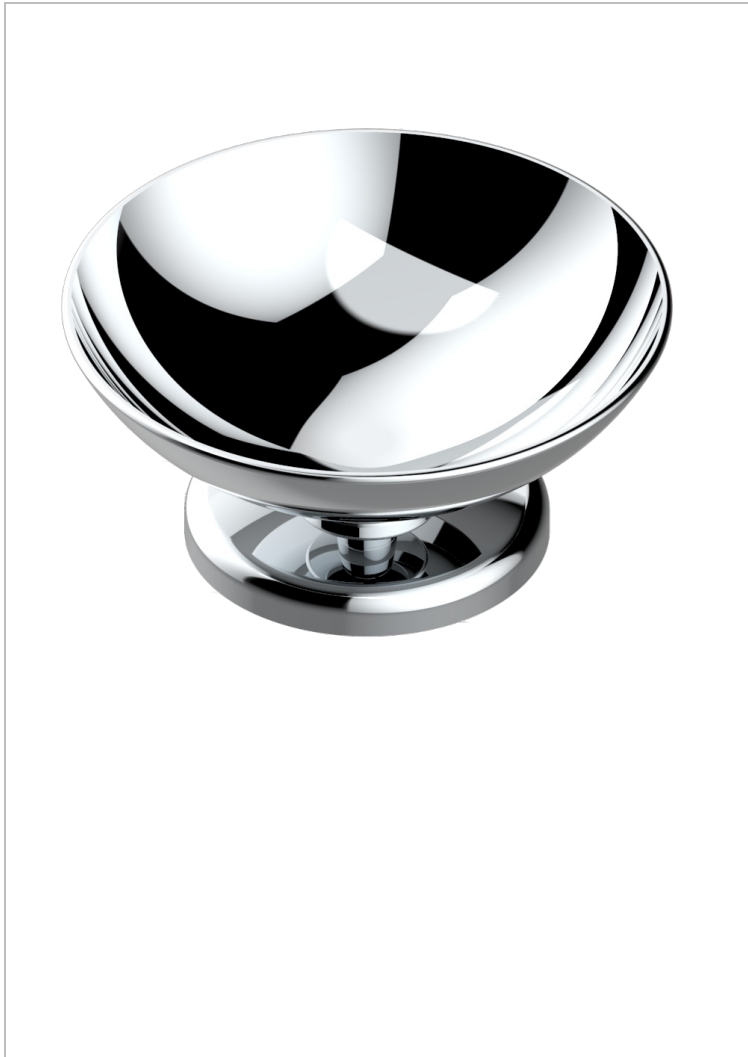

# BEAUBOURG WITH LEVER HANDLES

G7B-544

Soap dish, freestanding , 4" diameter

THG<sup>®</sup>  
PARIS

## CHARACTERISTIC

- Beaubourg with lever handles
- Soap dish, freestanding , 4" diameter

## AVAILABLE FINITIONS

Black ceram - D30  
Blush PVD - H62  
Brass color PVD - H49  
Brown bronze color PVD - F33  
Chrome polished - A02  
Chrome polished / gold polished - G02

Gold color PVD - H52  
Gold mat - F07  
Gold polished - F01  
Graphite PVD - H64  
Light coated bronze - D01  
Matt Umber PVD - H67

Matt blush PVD - H60  
Matt brass color PVD - H50  
Matt brown bronze color PVD - F34  
Matt chrome (American satin) - C02  
Matt gold color PVD - H53  
Matt graphite PVD - H65

Matt nickel (American satin) - C01  
Matt nickel color PVD - H56  
Natural smoked Brass - A13  
Nickel antique / Sovereign - H28  
Nickel color PVD - H55  
Nickel polished - B01