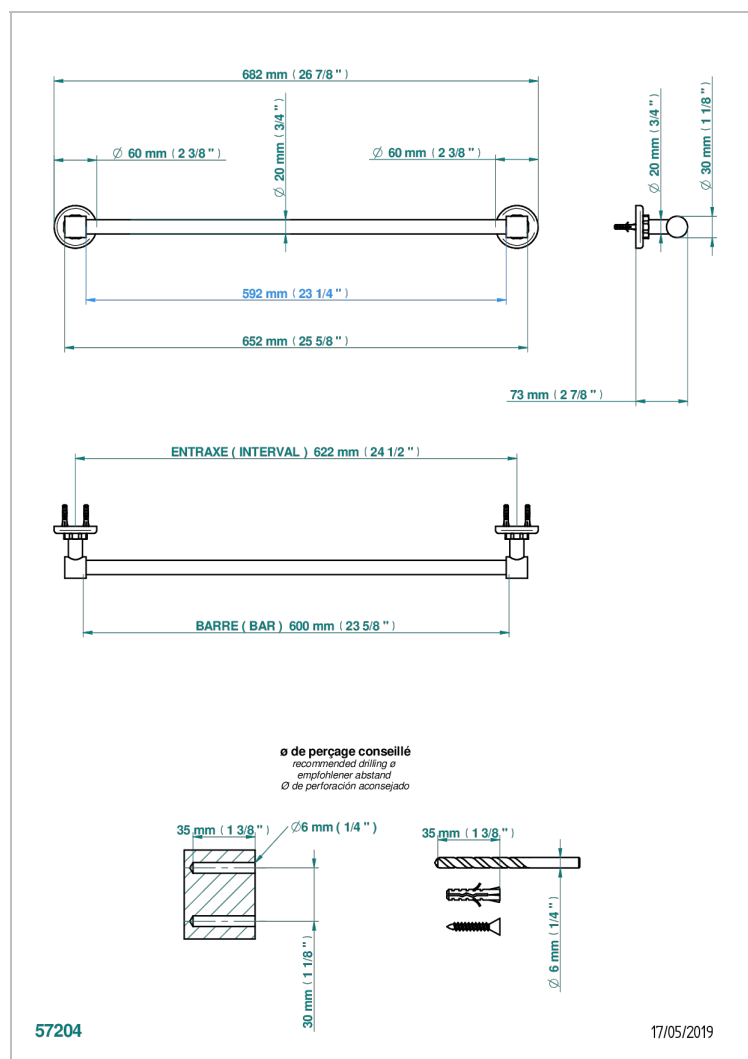

# CLUB SAINT-GERMAIN WITH LEVER HANDLES

G7J-520/60

Towel bar, 24" long

## CHARACTERISTIC

- Club Saint-Germain with lever handles
- Towel bar, 24" long