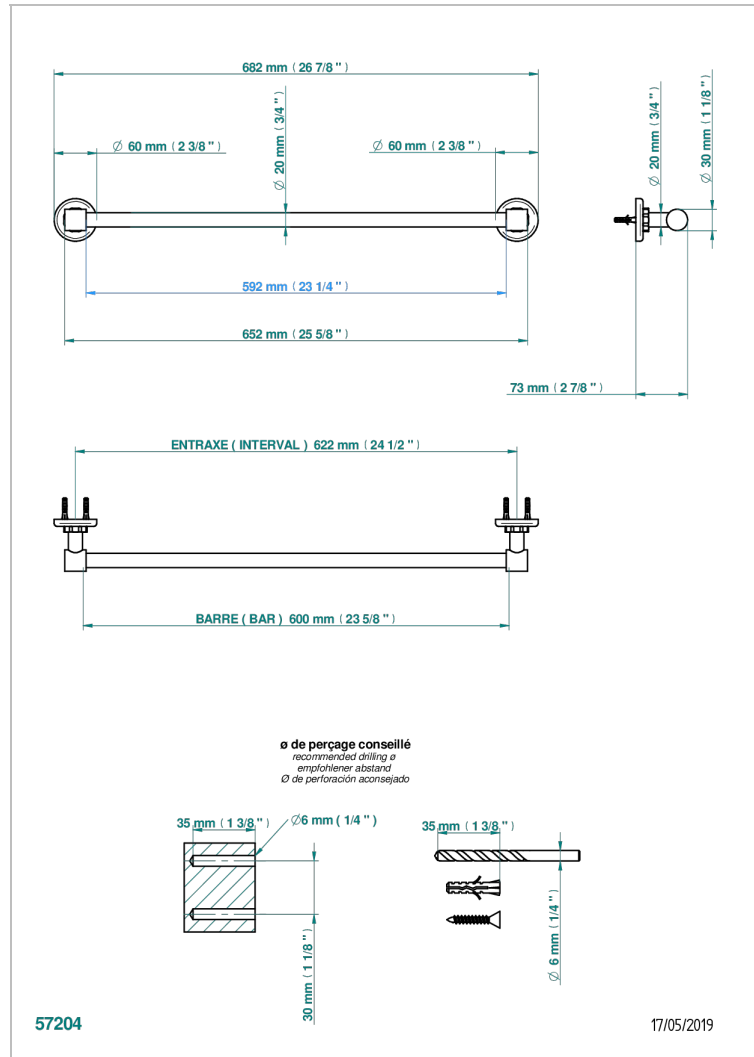

CLUB SAINT-GERMAIN WITH LEVER

G7J-520/60

Single towel rail, fixed rail, length: 600 mm, \varnothing 20 mm

CHARACTERISTIC

- Club Saint-Germain with lever
- Single towel rail, fixed rail, length: 600 mm, \varnothing 20 mm