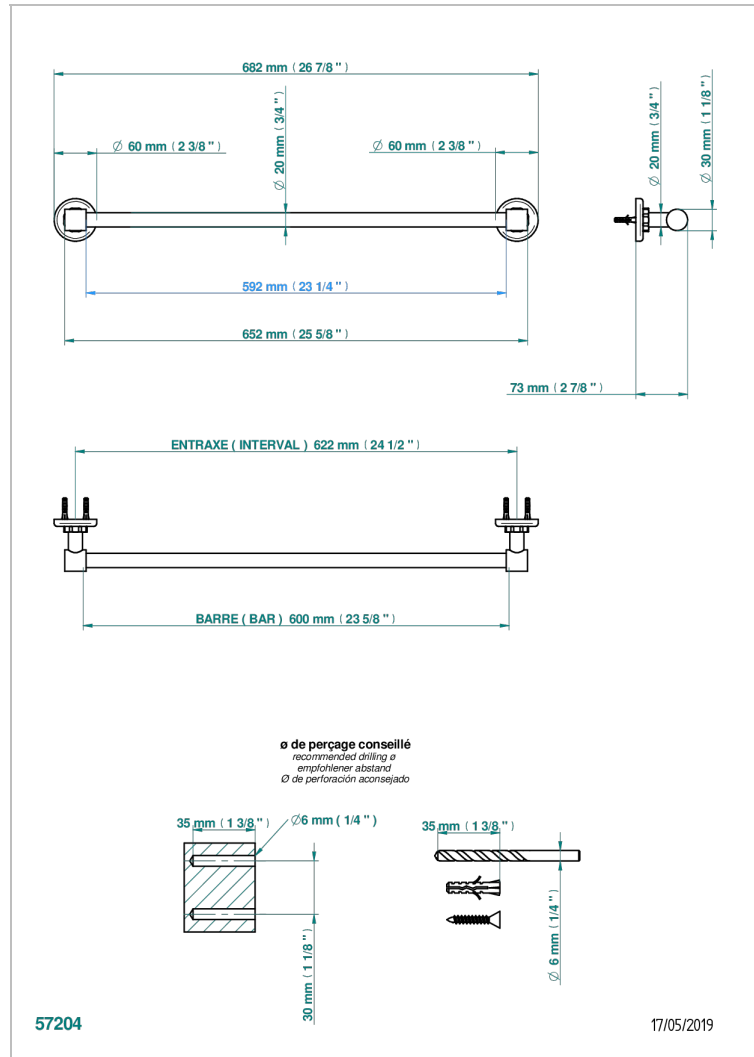

# CLUB SAINT-GERMAIN WITH LEVER

G7J-520/60

Single towel rail, fixed rail, length: 600 mm,  $\varnothing$  20 mm

## CHARACTERISTIC

- Club Saint-Germain with lever
- Single towel rail, fixed rail, length: 600 mm,  $\varnothing$  20 mm