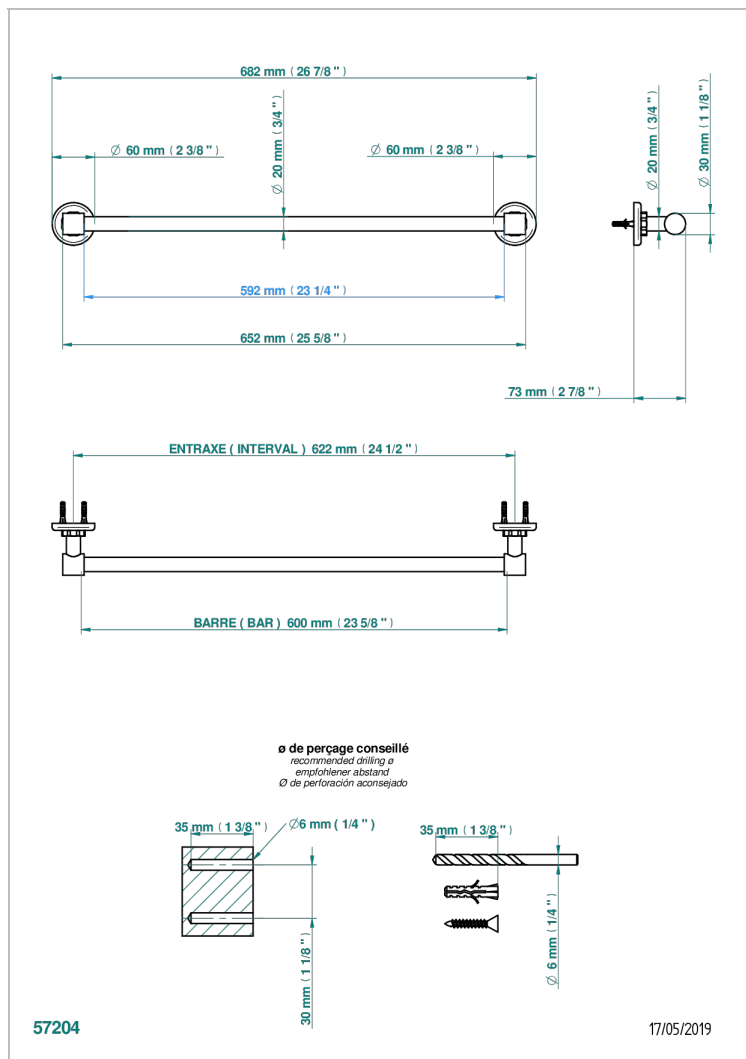

SAINT-GERMAIN WITH LEVER HANDLES

G7D-520/60

Towel bar, 24" long

CHARACTERISTIC

- Saint-germain with lever handles
- Towel bar, 24" long

AVAILABLE FINITIONS

Black ceram - D30

Blush PVD - H62