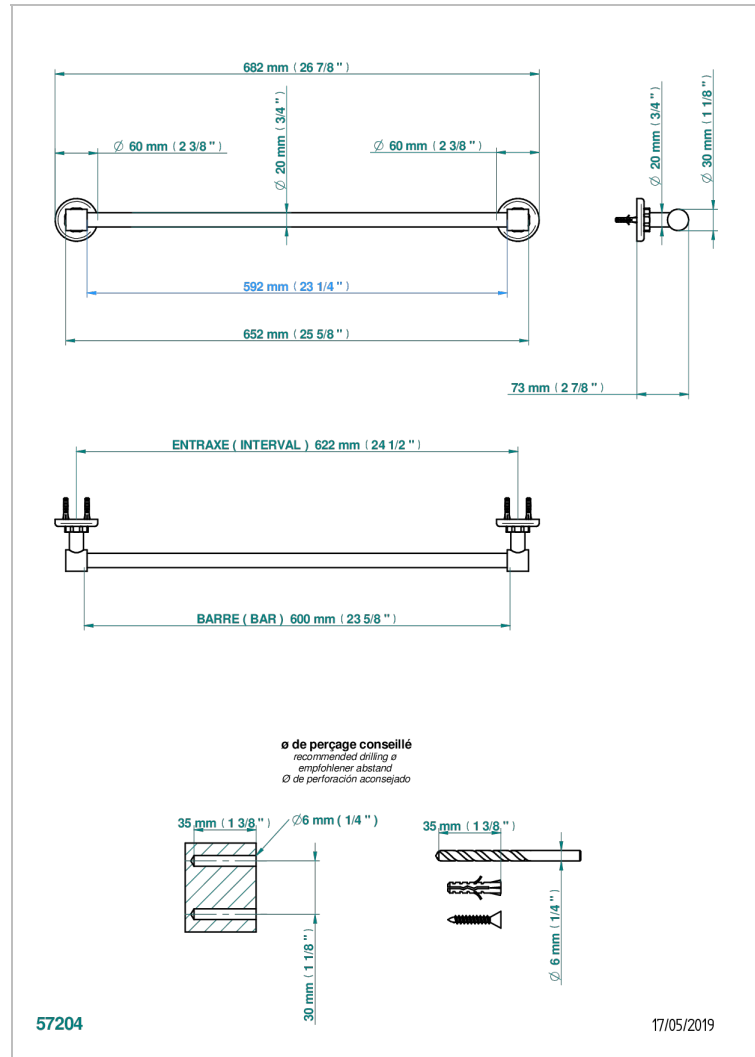

# SAINT-GERMAIN WITH LEVER

G7D-520/60

Single towel rail, fixed rail, length: 600 mm,  $\varnothing$  20 mm

## CHARACTERISTIC

- Saint-germain with lever
- Single towel rail, fixed rail, length: 600 mm,  $\varnothing$  20 mm