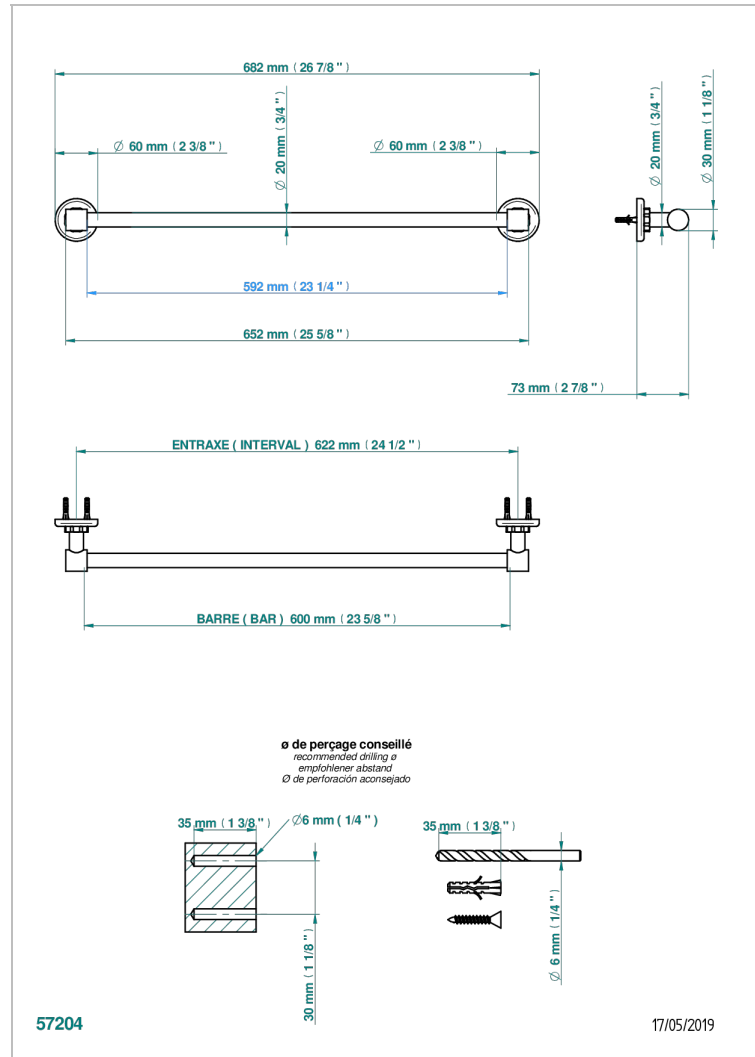

SAINT-GERMAIN WITH LEVER

G7D-520/60

Single towel rail, fixed rail, length: 600 mm, \varnothing 20 mm

CHARACTERISTIC

- Saint-germain with lever
- Single towel rail, fixed rail, length: 600 mm, \varnothing 20 mm