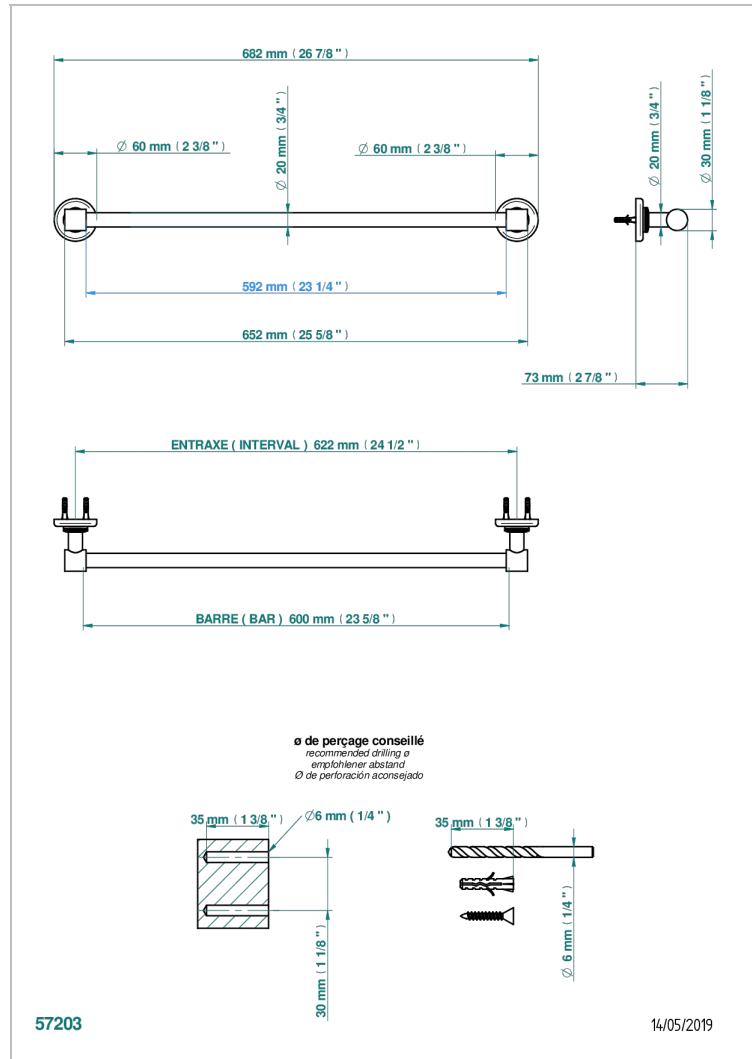

# BEAUBOURG WITH LEVER HANDLES

G7B-520/60

Towel bar, 24" long

## CHARACTERISTIC

- Beaubourg with lever handles
- Towel bar, 24" long