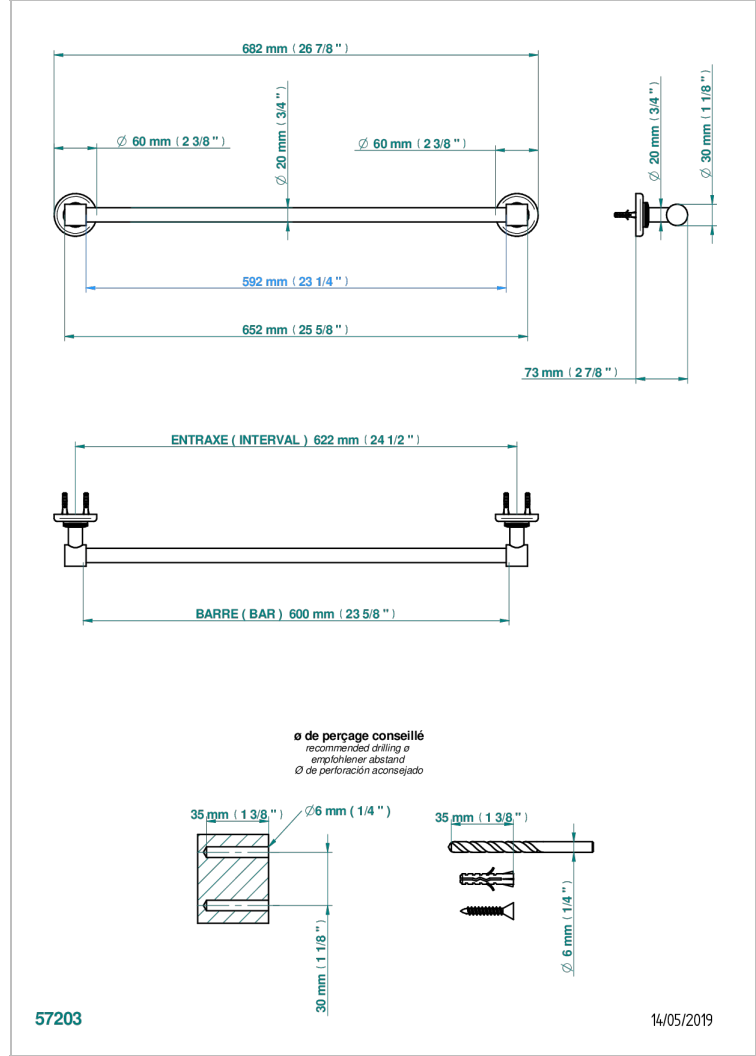

BEAUBOURG WITH LEVER

G7B-520/60

Single towel rail, fixed rail, length: 600 mm, \varnothing 20 mm

CHARACTERISTIC

- Beaubourg with lever
- Single towel rail, fixed rail, length: 600 mm, \varnothing 20 mm

AVAILABLE FINITIONS