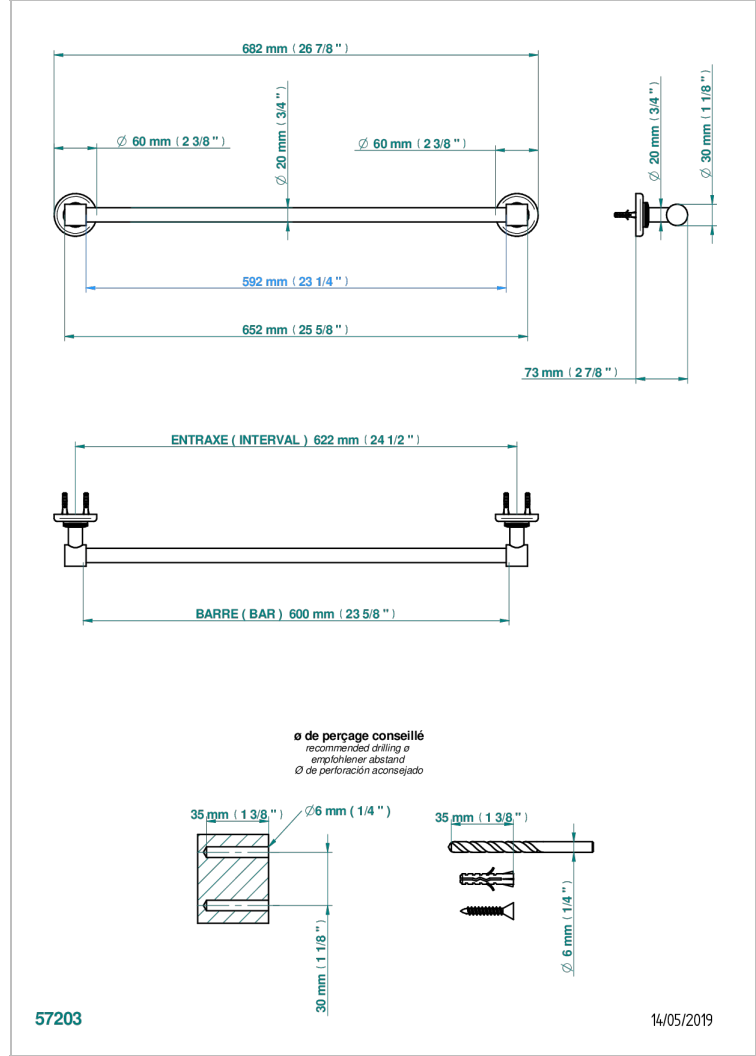

# BEAUBOURG WITH LEVER

G7B-520/60

Single towel rail, fixed rail, length: 600 mm,  $\varnothing$  20 mm

## CHARACTERISTIC

- Beaubourg with lever
- Single towel rail, fixed rail, length: 600 mm,  $\varnothing$  20 mm