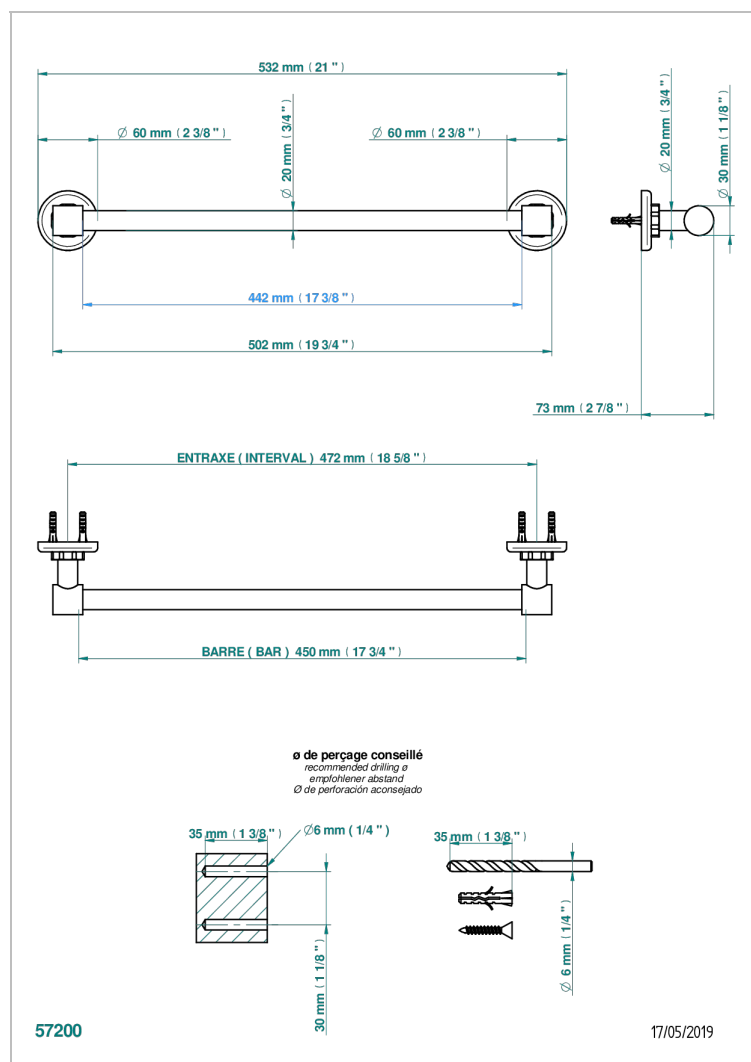

CLUB SAINT-GERMAIN WITH LEVER HANDLES

G7J-520/45

Towel bar, 18" long

CHARACTERISTIC

- Club Saint-Germain with lever handles
- Towel bar, 18" long

AVAILABLE FINITIONS

Black ceram - D30
Blush PVD - H62
Brass color PVD - H49
Brown bronze color PVD - F33
Chrome polished - A02
Chrome polished / gold polished - G02