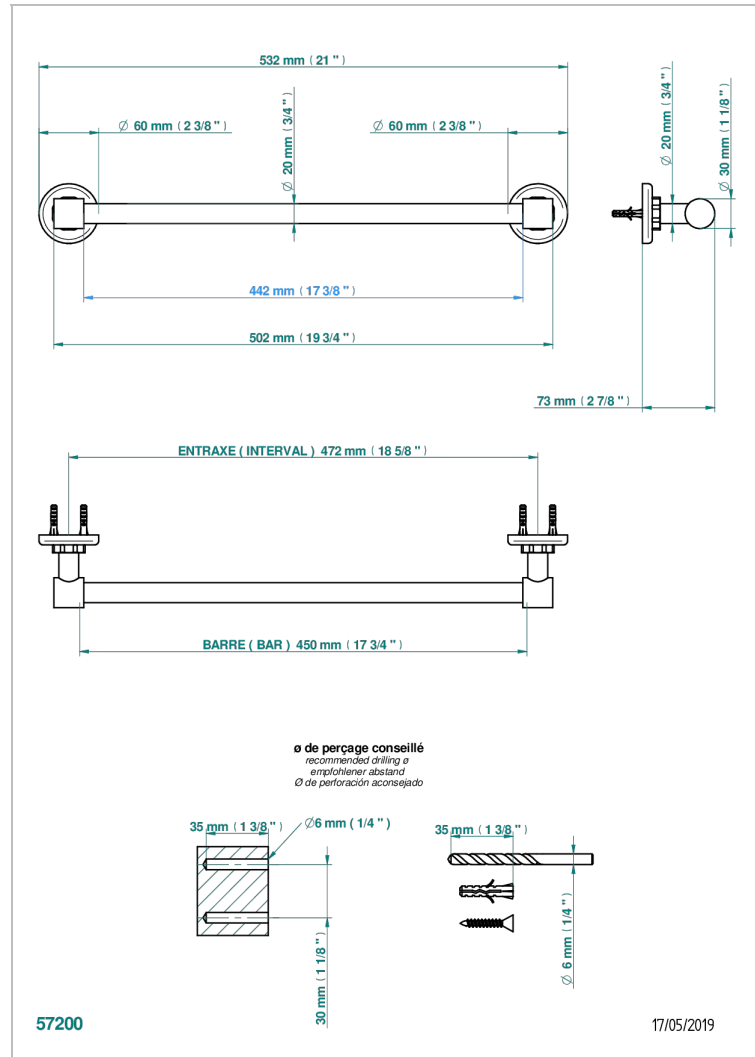

CLUB SAINT-GERMAIN WITH LEVER

G7J-520/45

Single towel rail, fixed rail, length: 450 mm, \varnothing 20 mm

CHARACTERISTIC

- Club Saint-Germain with lever
- Single towel rail, fixed rail, length: 450 mm, \varnothing 20 mm