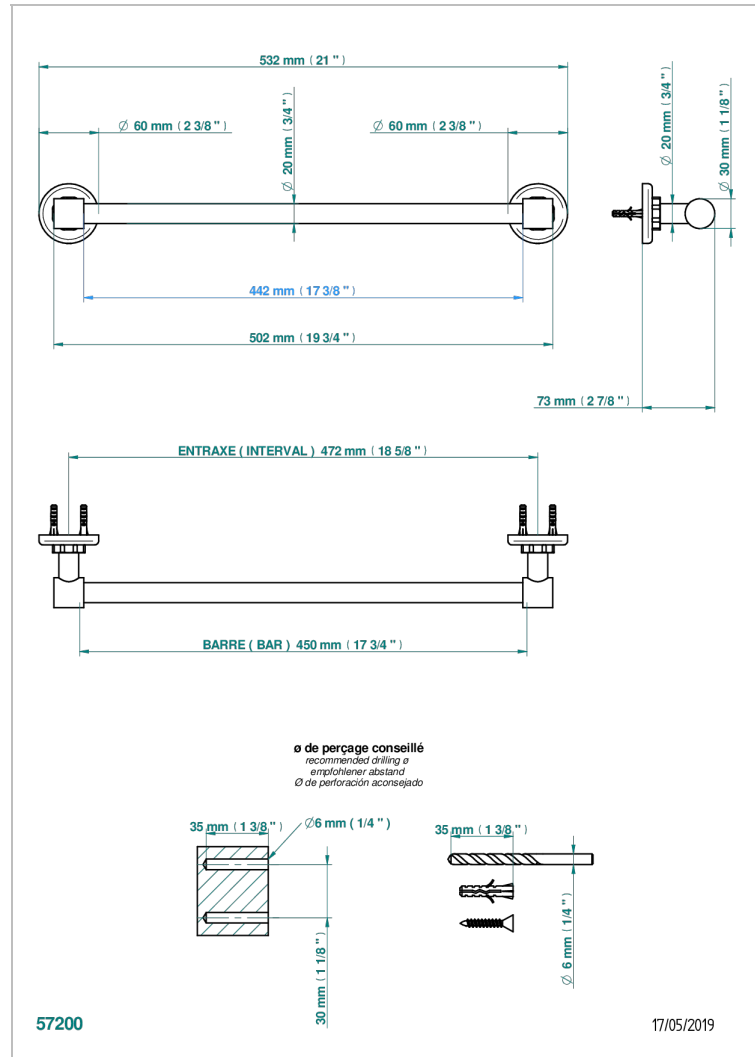

# SAINT-GERMAIN WITH LEVER

G7D-520/45

Single towel rail, fixed rail, length: 450 mm,  $\varnothing$  20 mm

## CHARACTERISTIC

- Saint-germain with lever
- Single towel rail, fixed rail, length: 450 mm,  $\varnothing$  20 mm