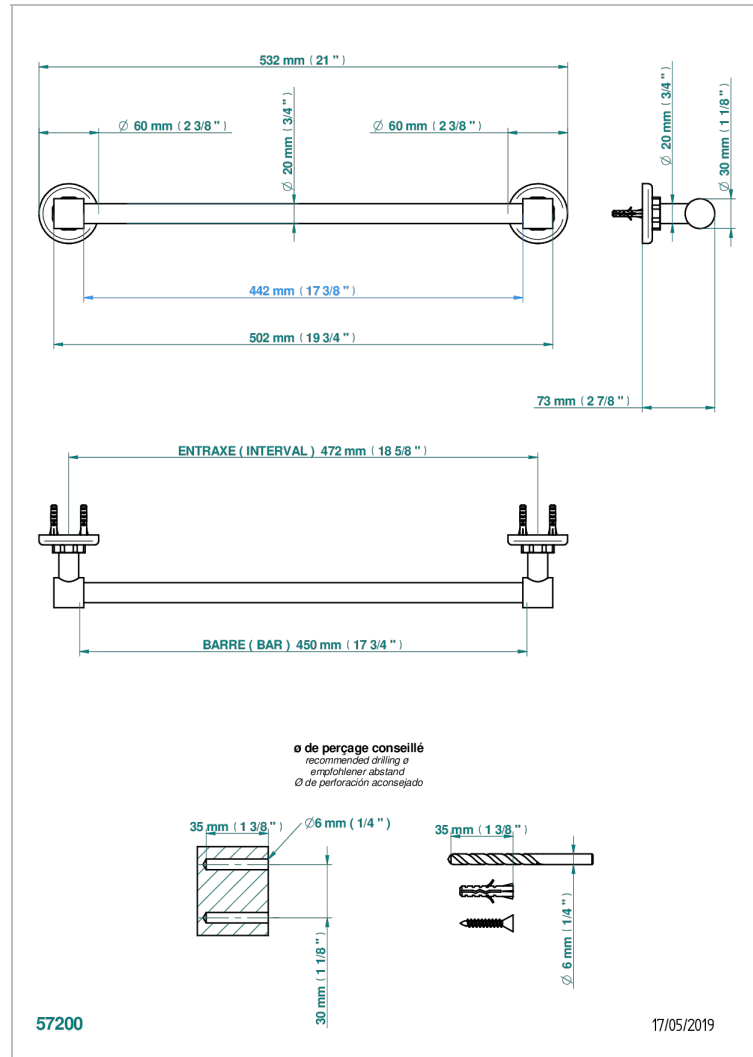

SAINT-GERMAIN WITH LEVER

G7D-520/45

Single towel rail, fixed rail, length: 450 mm, \varnothing 20 mm

CHARACTERISTIC

- Saint-germain with lever
- Single towel rail, fixed rail, length: 450 mm, \varnothing 20 mm