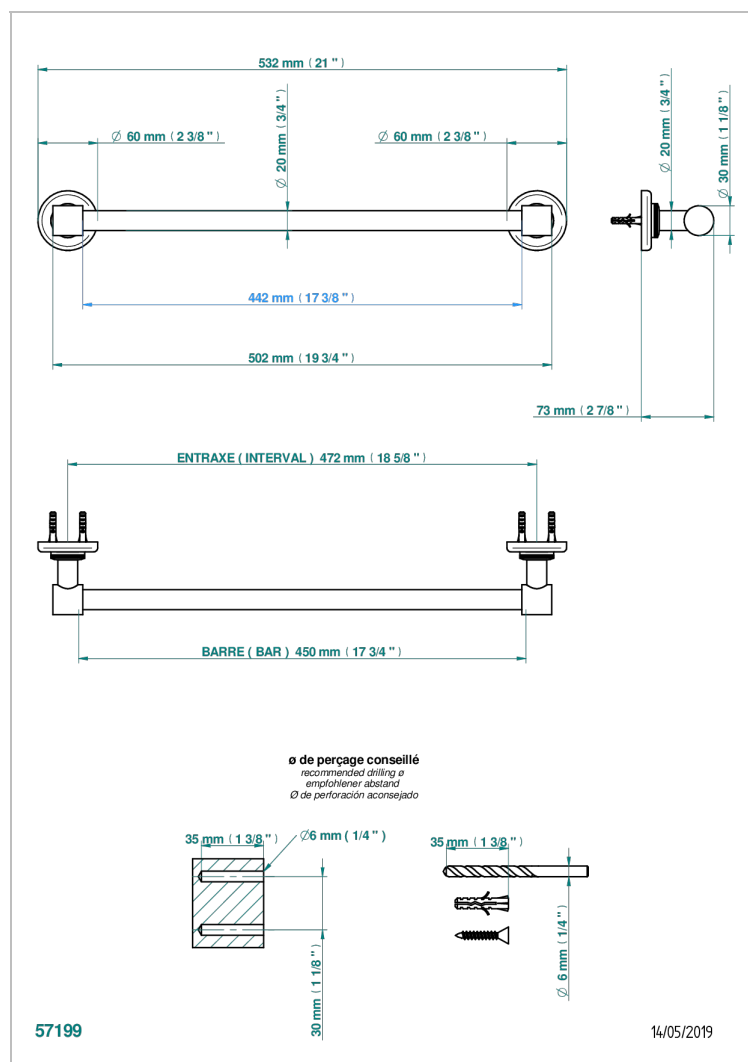

BEAUBOURG WITH LEVER HANDLES

G7B-520/45

Towel bar, 18" long

CHARACTERISTIC

- Beaubourg with lever handles
- Towel bar, 18" long

AVAILABLE FINITIONS

Black ceram - D30
Blush PVD - H62
Brass color PVD - H49
Brown bronze color PVD - F33
Chrome polished - A02
Chrome polished / gold polished - G02