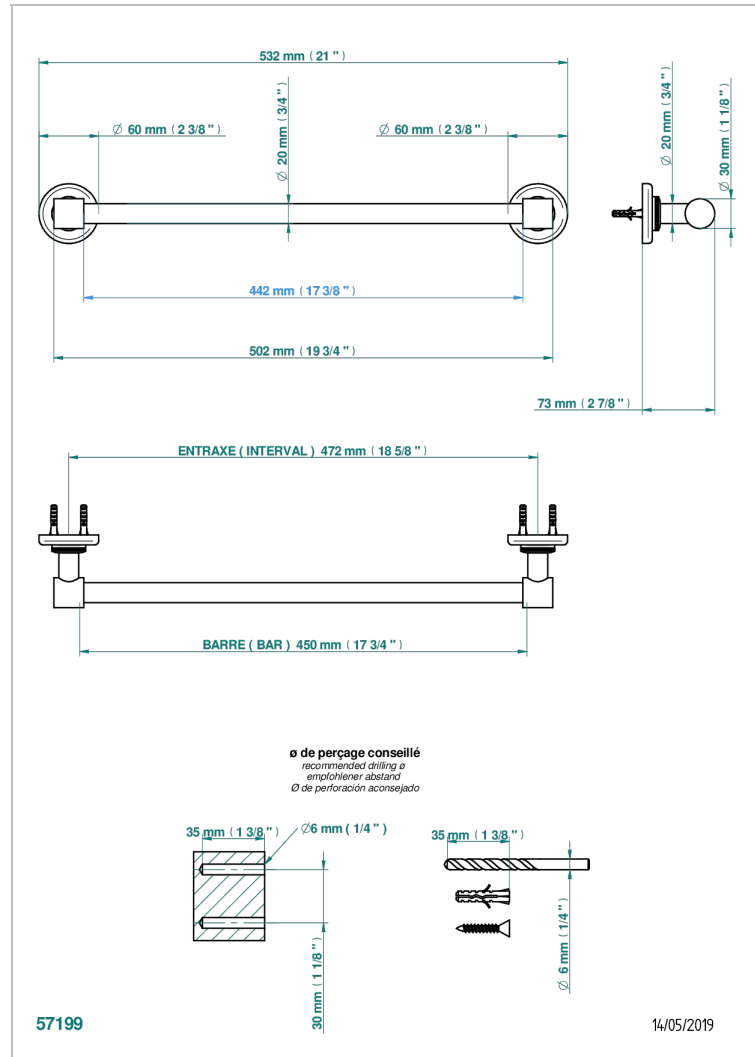

BEAUBOURG WITH LEVER

G7B-520/45

Single towel rail, fixed rail, length: 450 mm, \varnothing 20 mm

CHARACTERISTIC

- Beaubourg with lever
- Single towel rail, fixed rail, length: 450 mm, \varnothing 20 mm

AVAILABLE FINITIONS