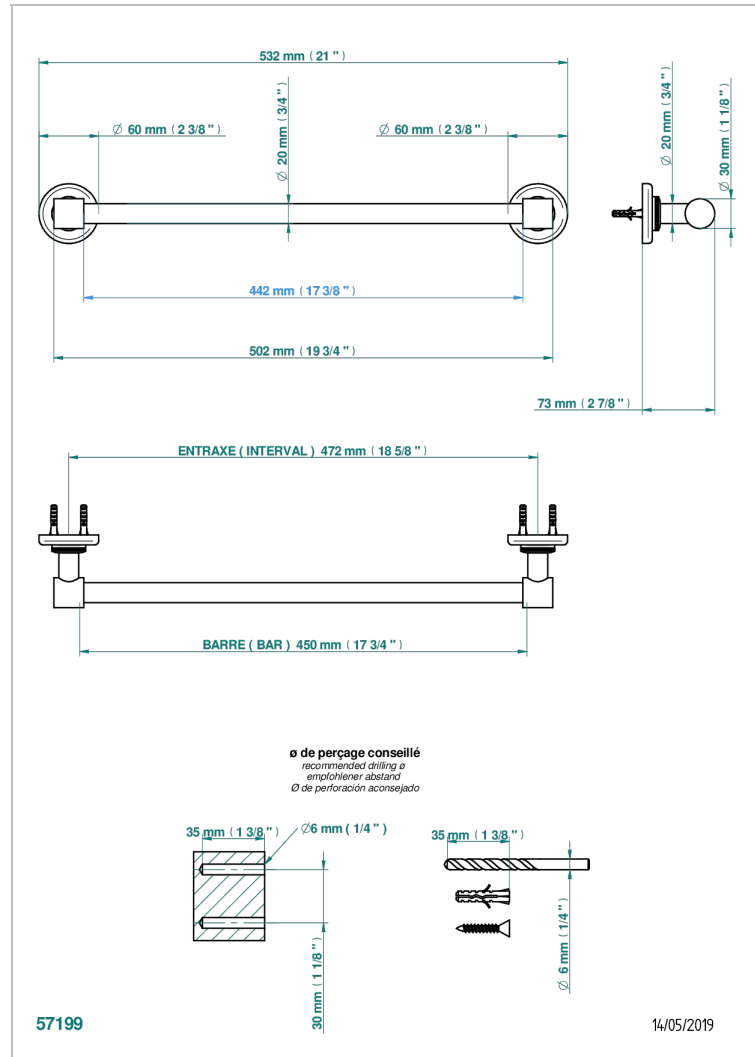

# BEAUBOURG WITH LEVER

G7B-520/45

Single towel rail, fixed rail, length: 450 mm,  $\varnothing$  20 mm

## CHARACTERISTIC

- Beaubourg with lever
- Single towel rail, fixed rail, length: 450 mm,  $\varnothing$  20 mm