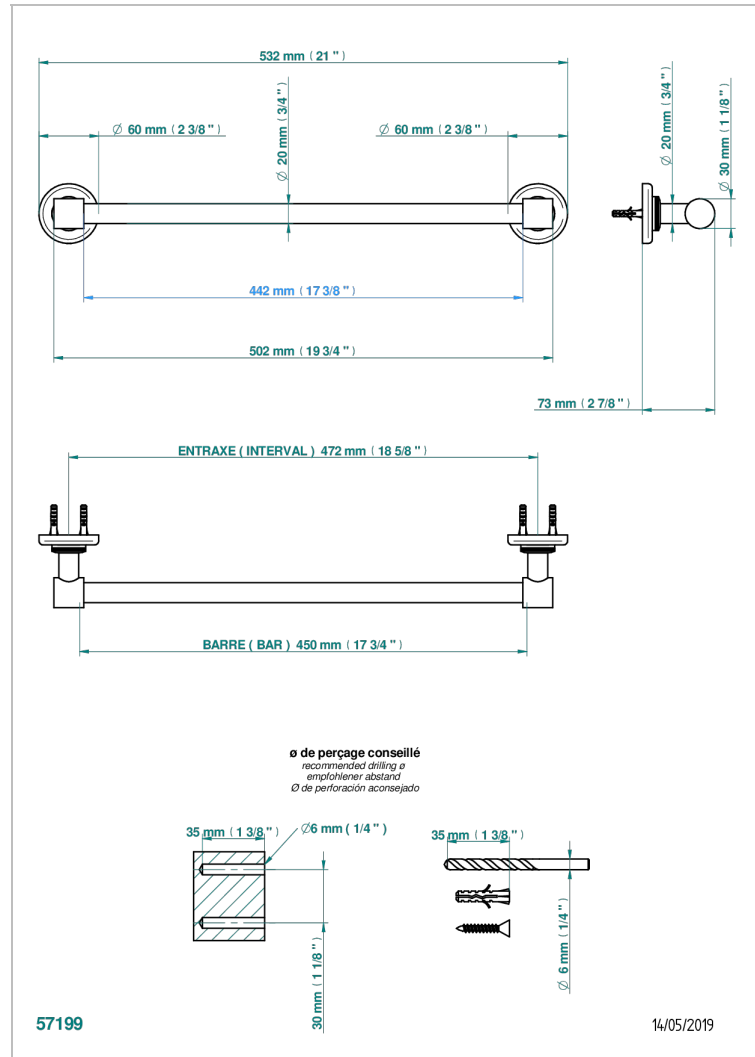

# BEAUBOURG WITH LEVER

G7B-520/45

Single towel rail, fixed rail, length: 450 mm, ø 20 mm

## CHARACTERISTIC

- Beaubourg with lever
- Single towel rail, fixed rail, length: 450 mm, ø 20 mm