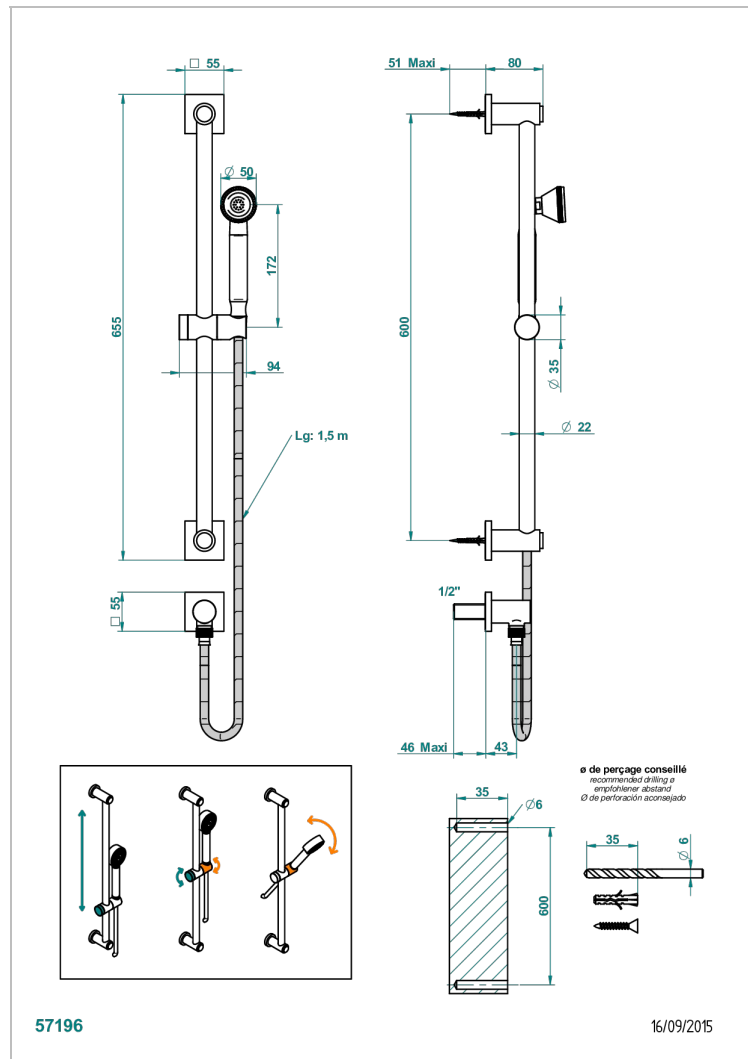

BELUGA WITH LEVER

G1U-59

Wall mounted turbojet handshower, 60 cm slidebar, hose, hook and elbow

CHARACTERISTIC

- Beluga with lever
- Wall mounted turbojet handshower, 60 cm slidebar, hose, hook and elbow

TECHNICAL SPECS

- Recommandé : 3 bars (max. 5 bars) - Advised : 43,5 psi (max. 72 psi)
- 9,5 l/min à 3 bars (2.5 gpm at 43.5 psi)

AVAILABLE FINITIONS

Antique nickel - H28
Black ceram - D30
Blush PVD - H62
Brass color PVD - H49
Brown bronze color PVD - F33
Gold color PVD - H52

Nickel color PVD - H55
Polished chrome (color finish) - A02
Polished chrome / Polished gold (color finish) - G02
Polished gold (color finish) - F01
Polished nickel - B01
Soft gold - F30

Soft matt gold - F31
Umber PVD - H66
Varnished matt antique red copper (color finish) - H07