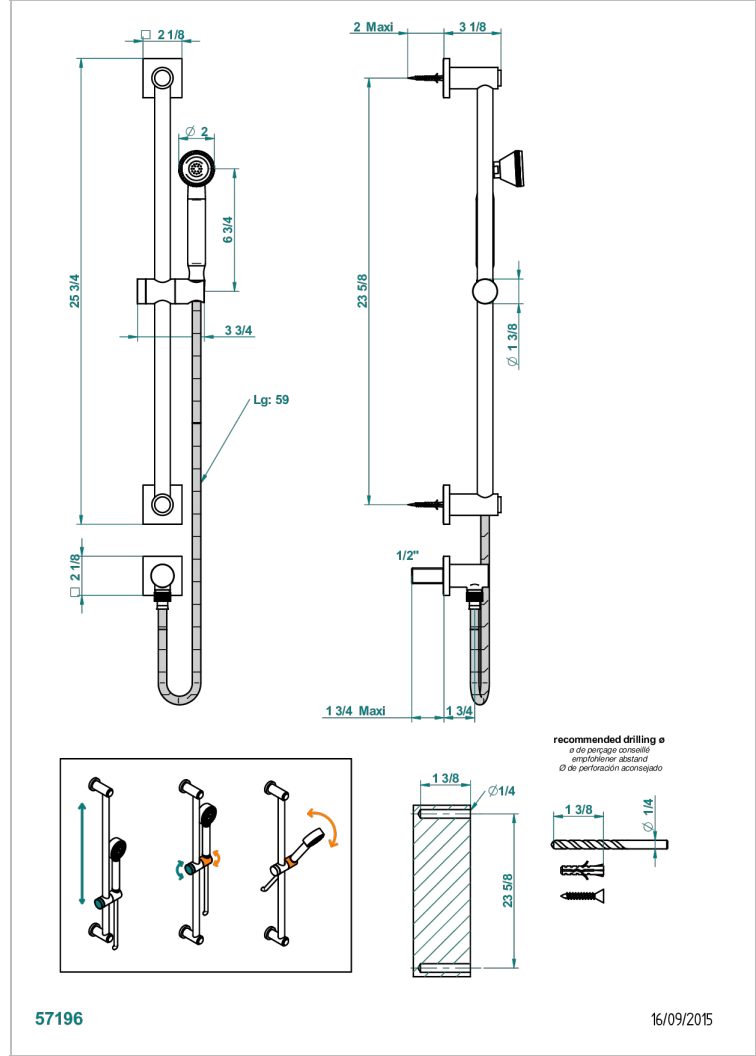

BELUGA WITH LEVER

G1U-59

Wall mounted turbojet handshower, 60 cm slidebar, hose, hook and elbow

CHARACTERISTIC

- Beluga with lever
- Wall mounted turbojet handshower, 60 cm slidebar, hose, hook and elbow

TECHNICAL SPECS

- Recommandé : 3 bars (max. 5 bars) - Advised : 43,5 psi (max. 72 psi)
- 9,5 l/min à 3 bars (2.5 gpm at 43.5 psi)

AVAILABLE FINITIONS

Antique nickel - H28
Black ceram - D30
Blush PVD - H62
Brass color PVD - H49
Brown bronze color PVD - F33
Gold color PVD - H52

Nickel color PVD - H55
Polished chrome (color finish) - A02
Polished chrome / Polished gold (color finish) - G02
Polished gold (color finish) - F01
Polished nickel - B01
Soft gold - F30

Soft matt gold - F31
Umber PVD - H66
Varnished matt antique red copper (color finish) - H07