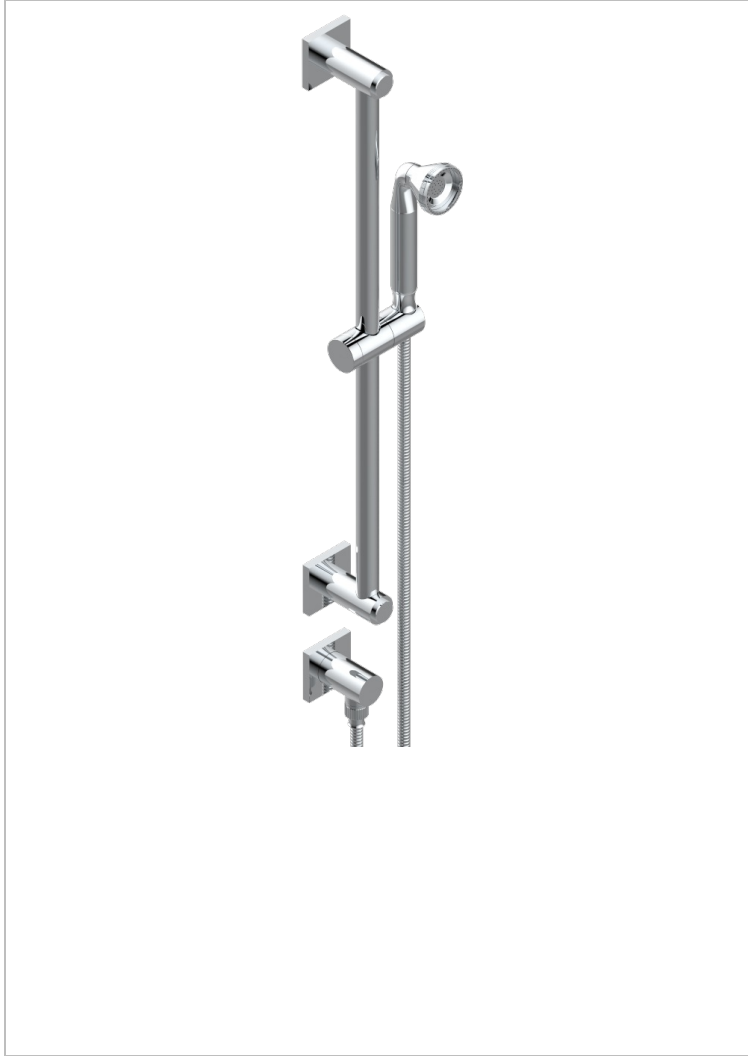

BELUGA WITH LEVER

G1U-59

Wall mounted turbojet handshower, 60 cm slidebar, hose, hook and elbow

CHARACTERISTIC

- Beluga with lever
- Wall mounted turbojet handshower, 60 cm slidebar, hose, hook and elbow

TECHNICAL SPECS

- Recommandé : 3 bars (max. 5 bars) - Advised : 43,5 psi (max. 72 psi)
- 9,5 l/min à 3 bars (2.5 gpm at 43.5 psi)

AVAILABLE FINITIONS

Antique nickel - H28
Black ceram - D30
Blush PVD - H62
Brass color PVD - H49
Brown bronze color PVD - F33
Gold color PVD - H52

Graphite PVD - H64
Lacquered light bronze - D01
Matt Umber PVD - H67
Matt blush PVD - H60
Matt brass color PVD - H50
Matt brown bronze color PVD - F34

Matt chrome - C02
Matt gold - F07
Matt gold color PVD - H53
Matt graphite PVD - H65
Matt nickel (color finish) - C01
Matt nickel color PVD - H56

Nickel color PVD - H55
Polished chrome (color finish) - A02
Polished chrome / Polished gold (color finish) - G02
Polished gold (color finish) - F01
Polished nickel - B01
Soft gold - F30

Soft matt gold - F31
Umber PVD - H66
Varnished matt antique red copper (color finish) - H07