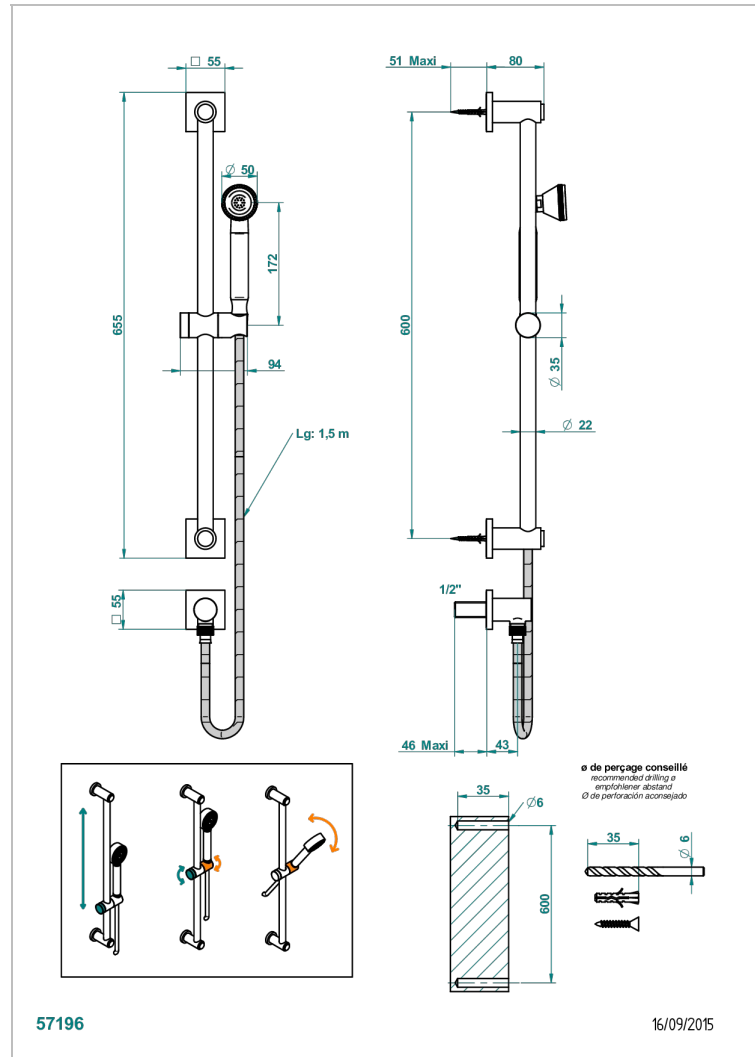

BELUGA WITH LEVER

G1U-59

Wall mounted turbojet handshower, 60 cm slidebar, hose, hook and elbow

CHARACTERISTIC

- Beluga with lever
- Wall mounted turbojet handshower, 60 cm slidebar, hose, hook and elbow

TECHNICAL SPECS

- Recommandé : 3 bars (max. 5 bars) - Advised : 43,5 psi (max. 72 psi)
- 9,5 l/min à 3 bars (2.5 gpm at 43.5 psi)

AVAILABLE FINITIONS

Antique nickel - H28
Black ceram - D30
Blush PVD - H62
Brass color PVD - H49
Brown bronze color PVD - F33
Gold color PVD - H52

Nickel color PVD - H55
Polished chrome (color finish) - A02
Polished chrome / Polished gold (color finish) - G02
Polished gold (color finish) - F01
Polished nickel - B01
Soft gold - F30

Soft matt gold - F31
Umber PVD - H66
Varnished matt antique red copper (color finish) - H07