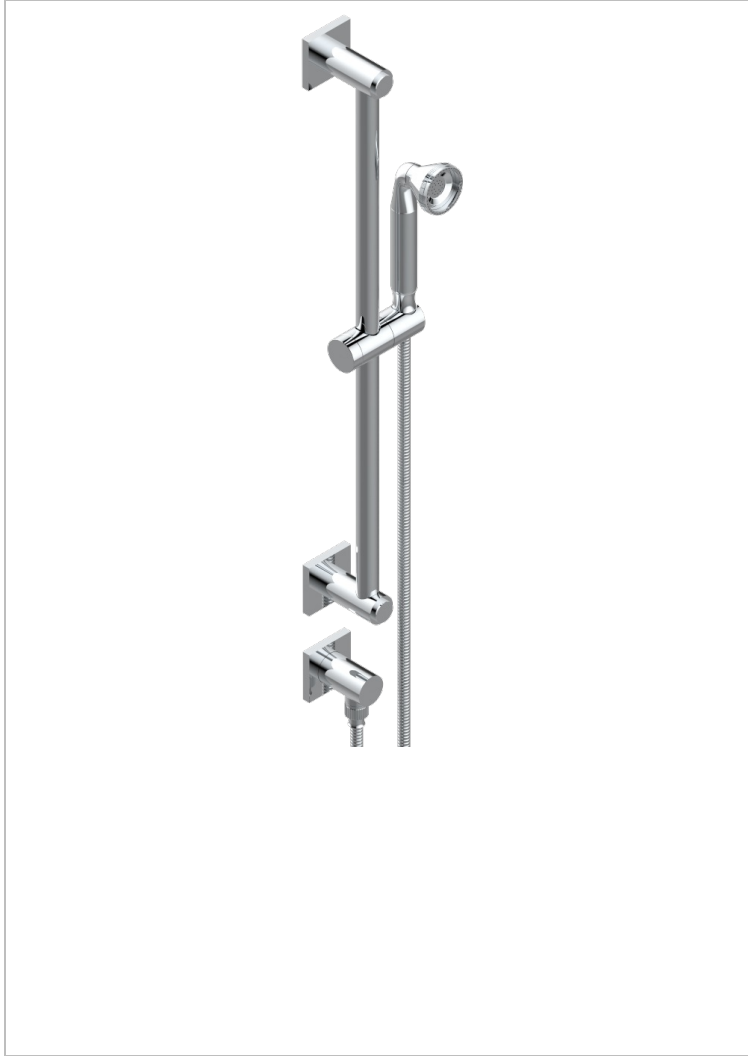

BELUGA WITH LEVER

G1U-59

Wall mounted turbojet handshower, 60 cm slidebar, hose, hook and elbow

57196

16/09/2015

CHARACTERISTIC

- Beluga with lever
- Wall mounted turbojet handshower, 60 cm slidebar, hose, hook and elbow

TECHNICAL SPECS

- Recommandé : 3 bars (max. 5 bars) - Advised : 43,5 psi (max. 72 psi)
- 9,5 l/min à 3 bars (2.5 gpm at 43.5 psi)

AVAILABLE FINITIONS

Antique nickel - H28
Black ceram - D30
Blush PVD - H62
Brass color PVD - H49
Brown bronze color PVD - F33
Gold color PVD - H52

Graphite PVD - H64
Lacquered light bronze - D01
Matt Umber PVD - H67
Matt blush PVD - H60
Matt brass color PVD - H50
Matt brown bronze color PVD - F34

Matt chrome - C02
Matt gold - F07
Matt gold color PVD - H53
Matt graphite PVD - H65
Matt nickel (color finish) - C01
Matt nickel color PVD - H56

Nickel color PVD - H55
Polished chrome (color finish) - A02
Polished chrome / Polished gold (color finish) - G02
Polished gold (color finish) - F01
Polished nickel - B01
Soft gold - F30

Soft matt gold - F31
Umber PVD - H66
Varnished matt antique red copper (color finish) - H07