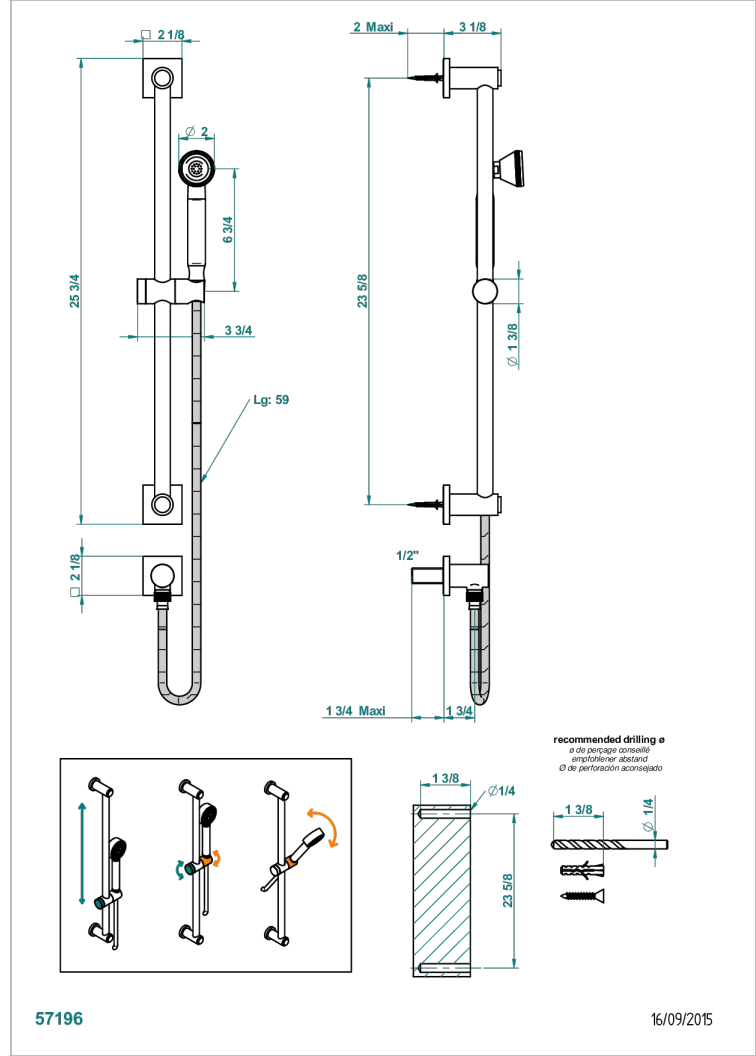

BELUGA WITH LEVER

G1U-59

Wall mounted turbojet handshower, 60 cm slidebar, hose, hook and elbow

57196

16/09/2015

CHARACTERISTIC

- Beluga with lever
- Wall mounted turbojet handshower, 60 cm slidebar, hose, hook and elbow

TECHNICAL SPECS

- Recommandé : 3 bars (max. 5 bars) - Advised : 43,5 psi (max. 72 psi)
- 9,5 l/min à 3 bars (2.5 gpm at 43.5 psi)

AVAILABLE FINITIONS

Antique nickel - H28
Black ceram - D30
Blush PVD - H62
Brass color PVD - H49
Brown bronze color PVD - F33
Gold color PVD - H52

Nickel color PVD - H55
Polished chrome (color finish) - A02
Polished chrome / Polished gold (color finish) - G02
Polished gold (color finish) - F01
Polished nickel - B01
Soft gold - F30

Soft matt gold - F31
Umber PVD - H66
Varnished matt antique red copper (color finish) - H07