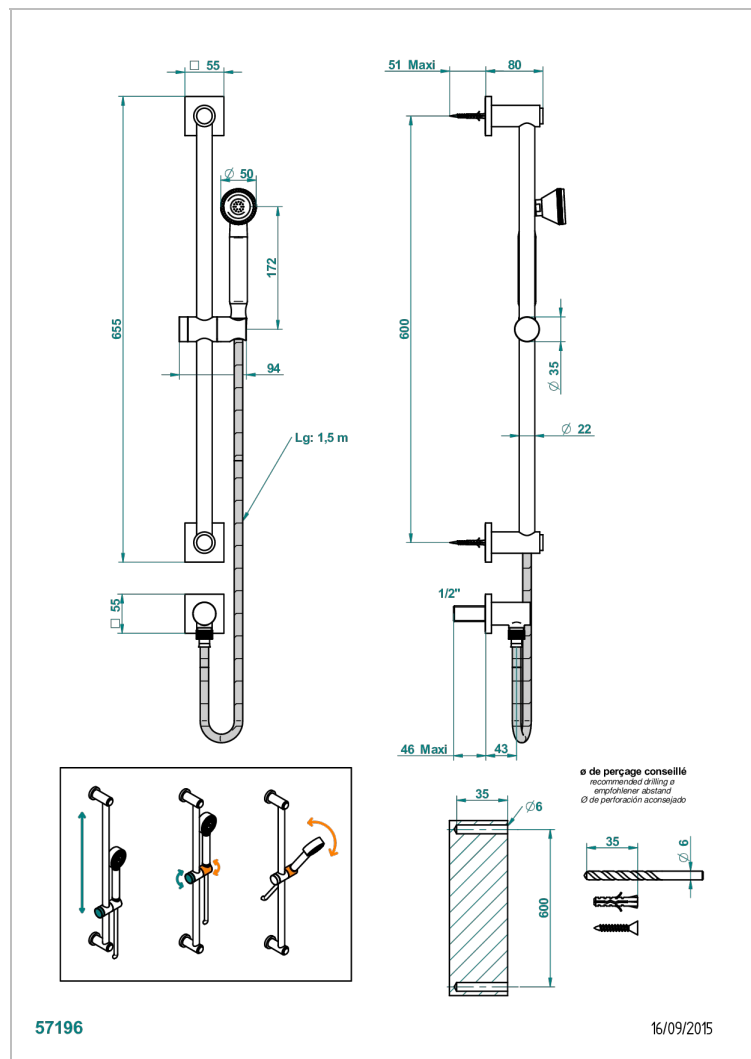

MASQUE DE FEMME SMOOTH METAL

A2U-59

Wall mounted turbojet handshower, 60 cm slidebar, hose, hook and elbow

CHARACTERISTIC

- Masque de Femme Smooth metal
- Wall mounted turbojet handshower, 60 cm slidebar, hose, hook and elbow

TECHNICAL SPECS

- Recommandé : 3 bars (max. 5 bars) - Advised : 43,5 psi (max. 72 psi)
- 9,5 l/min à 3 bars (2.5 gpm at 43.5 psi)

AVAILABLE FINITIONS

Antique nickel - H28
Black ceram - D30
Blush PVD - H62
Brass color PVD - H49
Brown bronze color PVD - F33
Gold color PVD - H52