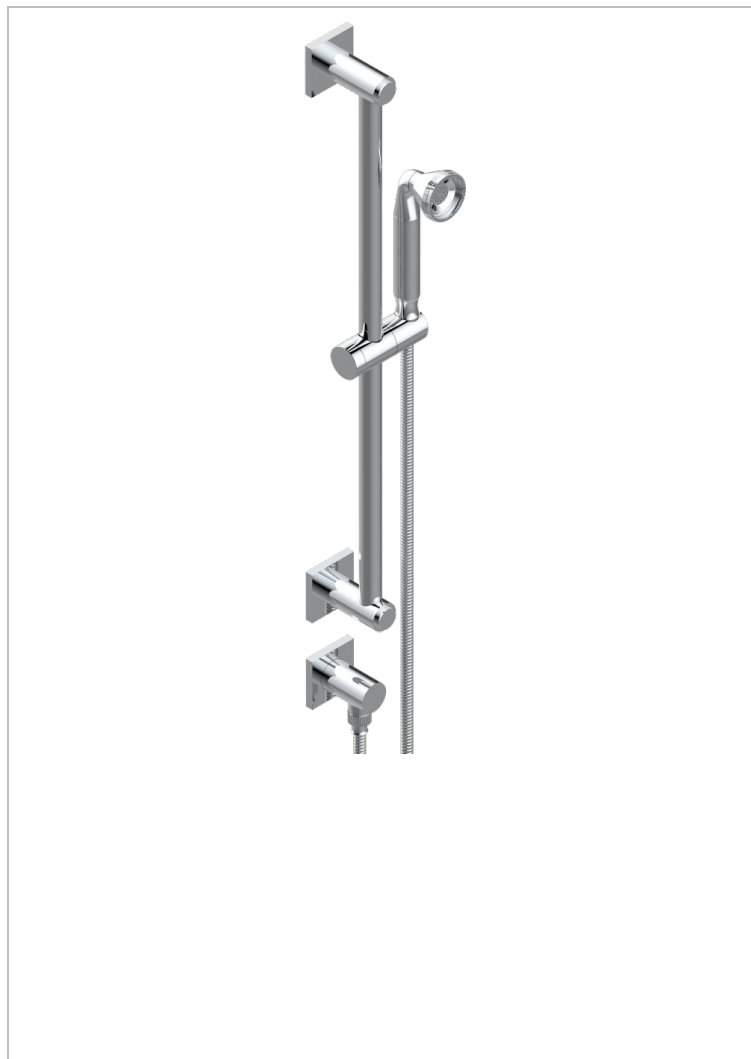

MASQUE DE FEMME SMOOTH METAL

A2U-59

Wall mounted turbojet handshower, 60 cm slidebar, hose, hook and elbow

CHARACTERISTIC

- Masque de Femme Smooth metal
- Wall mounted turbojet handshower, 60 cm slidebar, hose, hook and elbow

TECHNICAL SPECS

- Recommandé : 3 bars (max. 5 bars) - Advised : 43,5 psi (max. 72 psi)
- 9,5 l/min à 3 bars (2.5 gpm at 43.5 psi)

AVAILABLE FINITIONS

Antique nickel - H28
Black ceram - D30
Blush PVD - H62
Brass color PVD - H49
Brown bronze color PVD - F33
Gold color PVD - H52