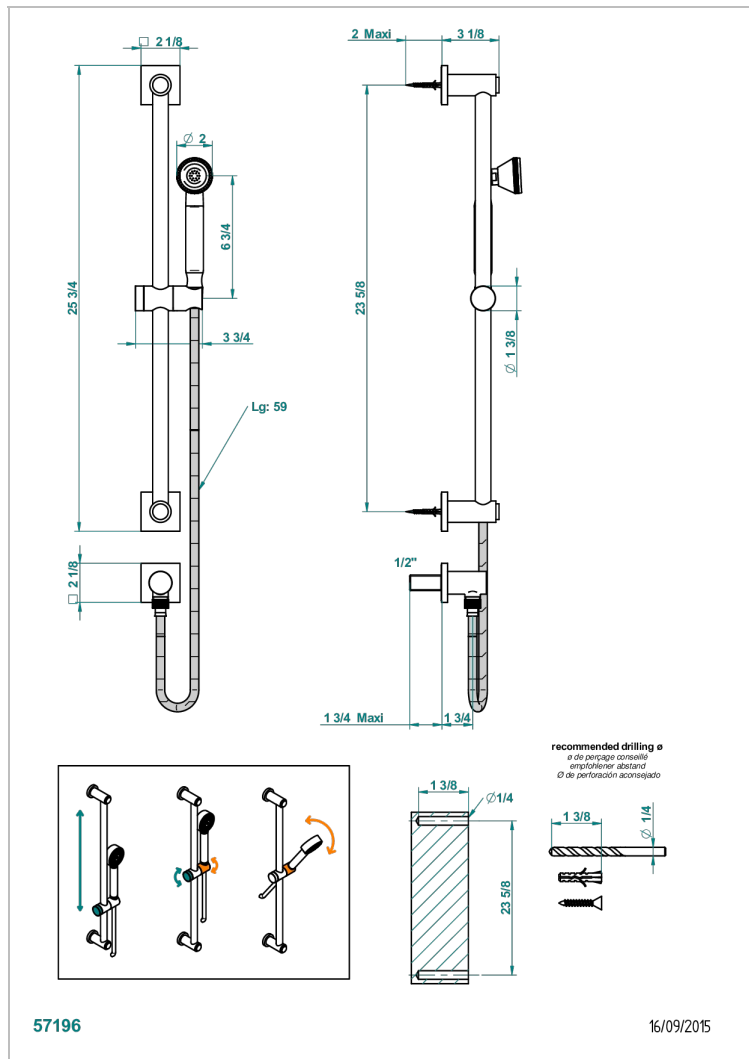

MASQUE DE FEMME SMOOTH METAL

A2U-59

Wall mounted turbojet handshower, 60 cm slidebar, hose, hook and elbow

CHARACTERISTIC

- Masque de Femme Smooth metal
- Wall mounted turbojet handshower, 60 cm slidebar, hose, hook and elbow

TECHNICAL SPECS

- Recommandé : 3 bars (max. 5 bars) - Advised : 43,5 psi (max. 72 psi)
- 9,5 l/min à 3 bars (2.5 gpm at 43.5 psi)

AVAILABLE FINITIONS

Antique nickel - H28
Black ceram - D30
Blush PVD - H62
Brass color PVD - H49
Brown bronze color PVD - F33
Gold color PVD - H52