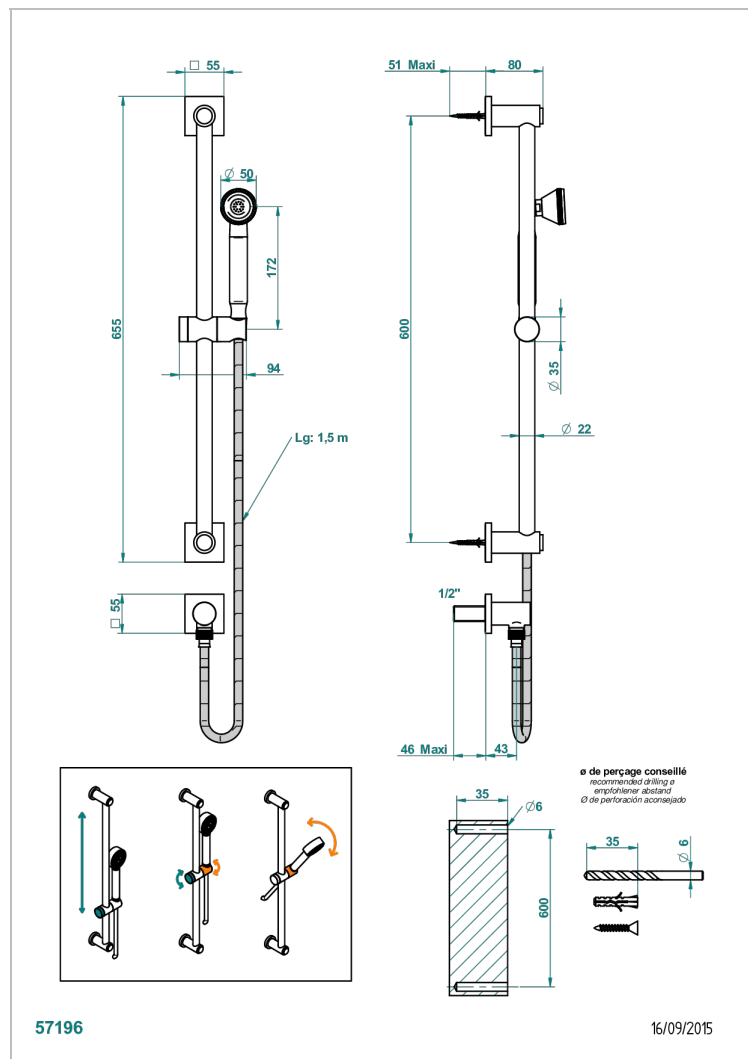

# MASQUE DE FEMME SMOOTH METAL

A2U-59

Wall mounted turbojet handshower, 60 cm slidebar, hose, hook and elbow

## CHARACTERISTIC

- Masque de Femme Smooth metal
- Wall mounted turbojet handshower, 60 cm slidebar, hose, hook and elbow

## TECHNICAL SPECS

- Recommandé : 3 bars (max. 5 bars) - Advised : 43,5 psi (max. 72 psi)
- 9,5 l/min à 3 bars (2.5 gpm at 43.5 psi)