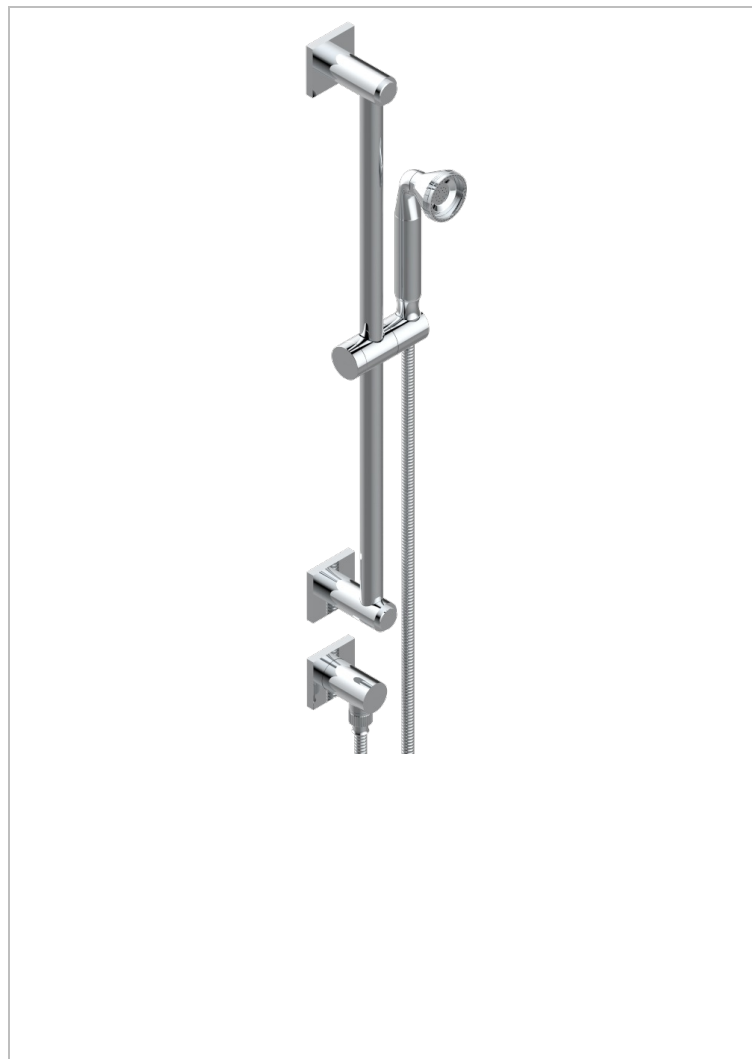

# MASQUE DE FEMME SMOOTH METAL

A2U-59

Wall mounted turbojet handshower, 60 cm slidebar, hose, hook and elbow

## CHARACTERISTIC

- Masque de Femme Smooth metal
- Wall mounted turbojet handshower, 60 cm slidebar, hose, hook and elbow

## AVAILABLE FINITIONS

Antique nickel - H28  
Black ceram - D30  
Blush PVD - H62  
Brass color PVD - H49  
Brown bronze color PVD - F33  
Gold color PVD - H52

Graphite PVD - H64  
Matt Umber PVD - H67  
Matt blush PVD - H60  
Matt brass color PVD - H50  
Matt brown bronze color PVD - F34  
Matt chrome - C02