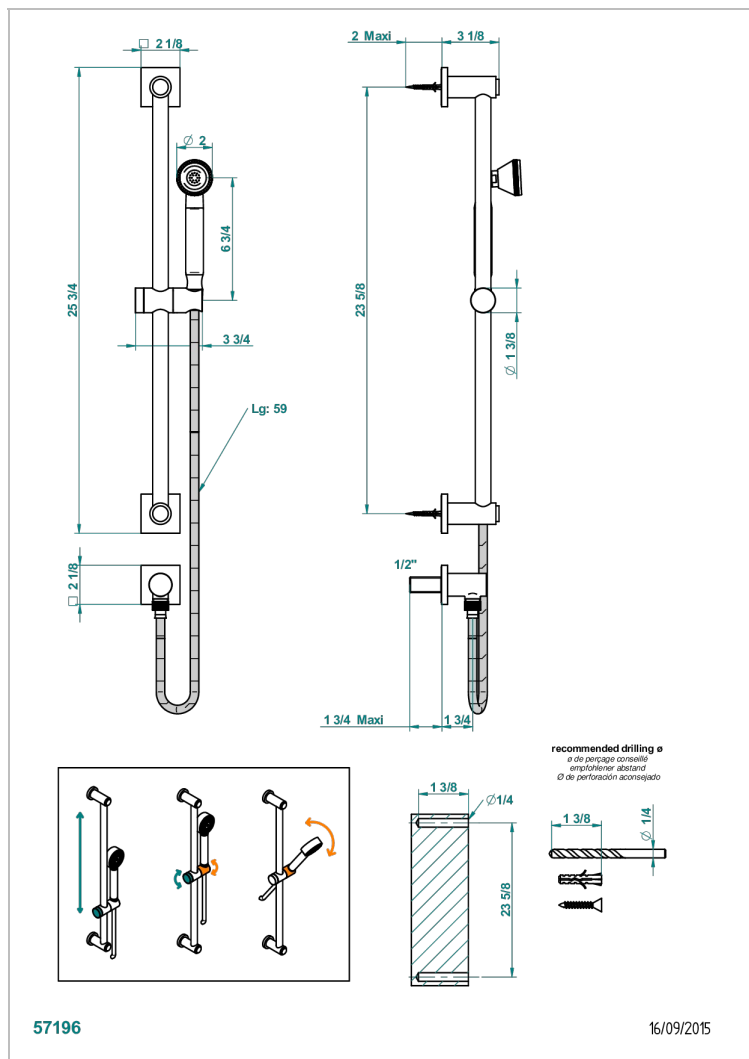

MASQUE DE FEMME SMOOTH METAL

A2U-59

Wall mounted turbojet handshower, 60 cm slidebar, hose, hook and elbow

CHARACTERISTIC

- Masque de Femme Smooth metal
- Wall mounted turbojet handshower, 60 cm slidebar, hose, hook and elbow

TECHNICAL SPECS

- Recommandé : 3 bars (max. 5 bars) - Advised : 43,5 psi (max. 72 psi)
- 9,5 l/min à 3 bars (2.5 gpm at 43.5 psi)

AVAILABLE FINITIONS

Antique nickel - H28
Black ceram - D30
Blush PVD - H62
Brass color PVD - H49
Brown bronze color PVD - F33
Gold color PVD - H52