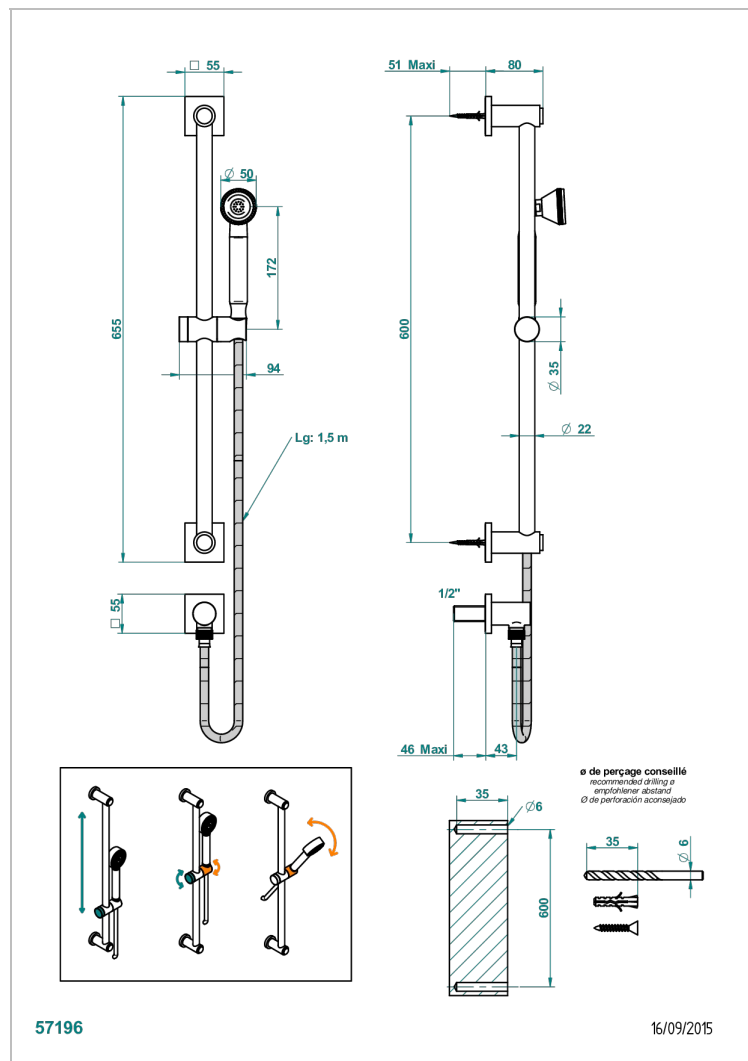

MASQUE DE FEMME ENGRAVED METAL

A2T-59

Wall mounted turbojet handshower, 60 cm slidebar, hose, hook and elbow

CHARACTERISTIC

- Masque de Femme Engraved Metal
- Wall mounted turbojet handshower, 60 cm slidebar, hose, hook and elbow

TECHNICAL SPECS

- Recommandé : 3 bars (max. 5 bars) - Advised : 43,5 psi (max. 72 psi)
- 9,5 l/min à 3 bars (2.5 gpm at 43.5 psi)

AVAILABLE FINITIONS

Antique nickel - H28
Black ceram - D30
Blush PVD - H62
Brass color PVD - H49
Brown bronze color PVD - F33
Gold color PVD - H52