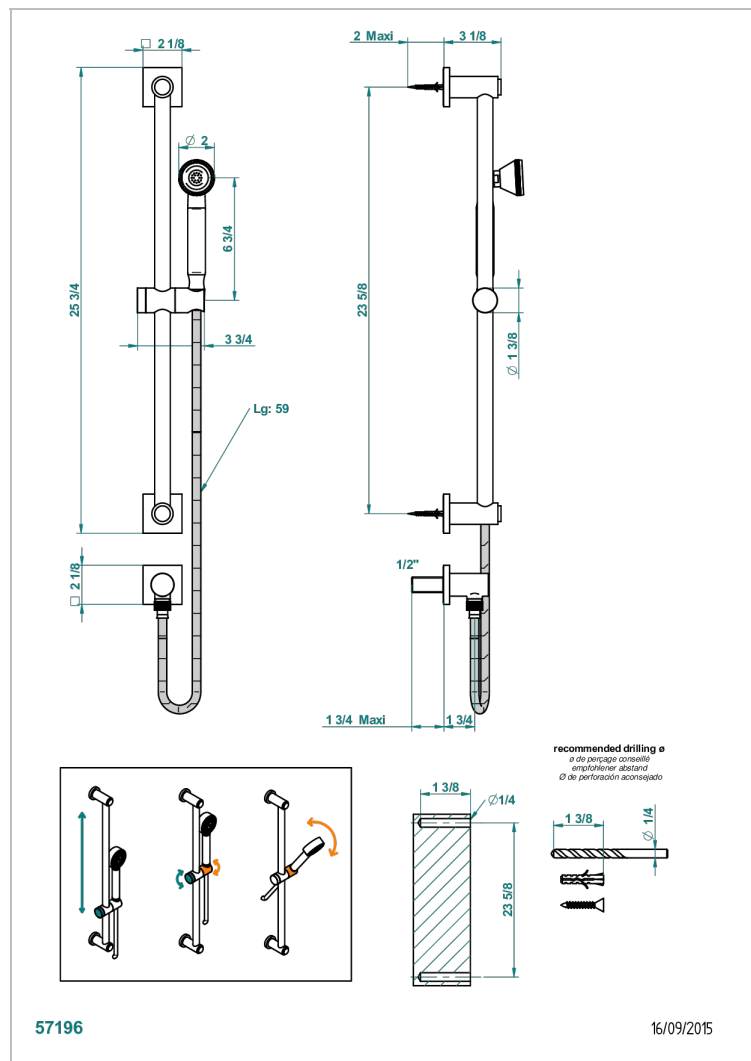

MASQUE DE FEMME ENGRAVED METAL

A2T-59

Wall mounted turbojet handshower, 60 cm slidebar, hose, hook and elbow

CHARACTERISTIC

- Masque de Femme Engraved Metal
- Wall mounted turbojet handshower, 60 cm slidebar, hose, hook and elbow

TECHNICAL SPECS

- Recommandé : 3 bars (max. 5 bars) - Advised : 43,5 psi (max. 72 psi)
- 9,5 l/min à 3 bars (2.5 gpm at 43.5 psi)

AVAILABLE FINITIONS

Antique nickel - H28
Black ceram - D30
Blush PVD - H62
Brass color PVD - H49
Brown bronze color PVD - F33
Gold color PVD - H52