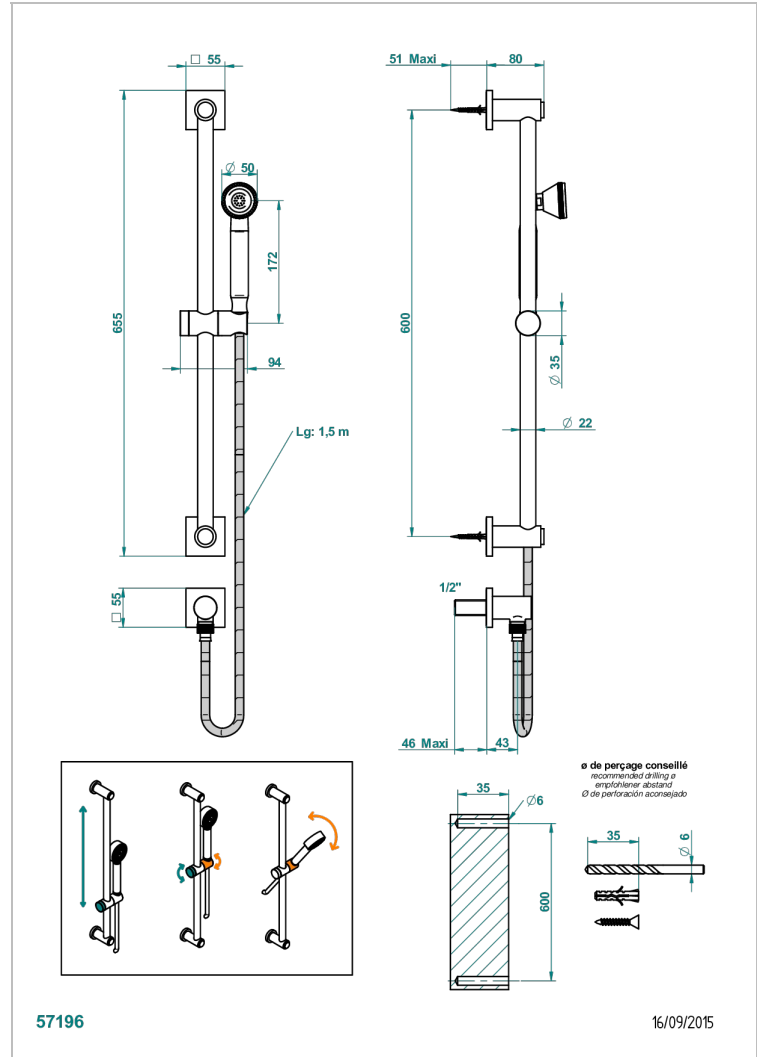

MASQUE DE FEMME SOLAIRE

A2S-59

Wall mounted turbojet handshower, 60 cm slidebar, hose, hook and elbow

THG[®]
PARIS

CHARACTERISTIC

- Masque de Femme Solaire
- Wall mounted turbojet handshower, 60 cm slidebar, hose, hook and elbow

TECHNICAL SPECS

- Recommandé : 3 bars (max. 5 bars) - Advised : 43,5 psi (max. 72 psi)
- 9,5 l/min à 3 bars (2.5 gpm at 43.5 psi)

AVAILABLE FINITIONS

- Black ceram - D30
- Matt chrome - C02
- Matt gold - F07
- Matt nickel (color finish) - C01
- Polished chrome (color finish) - A02
- Polished chrome / Polished gold (color finish) - G02