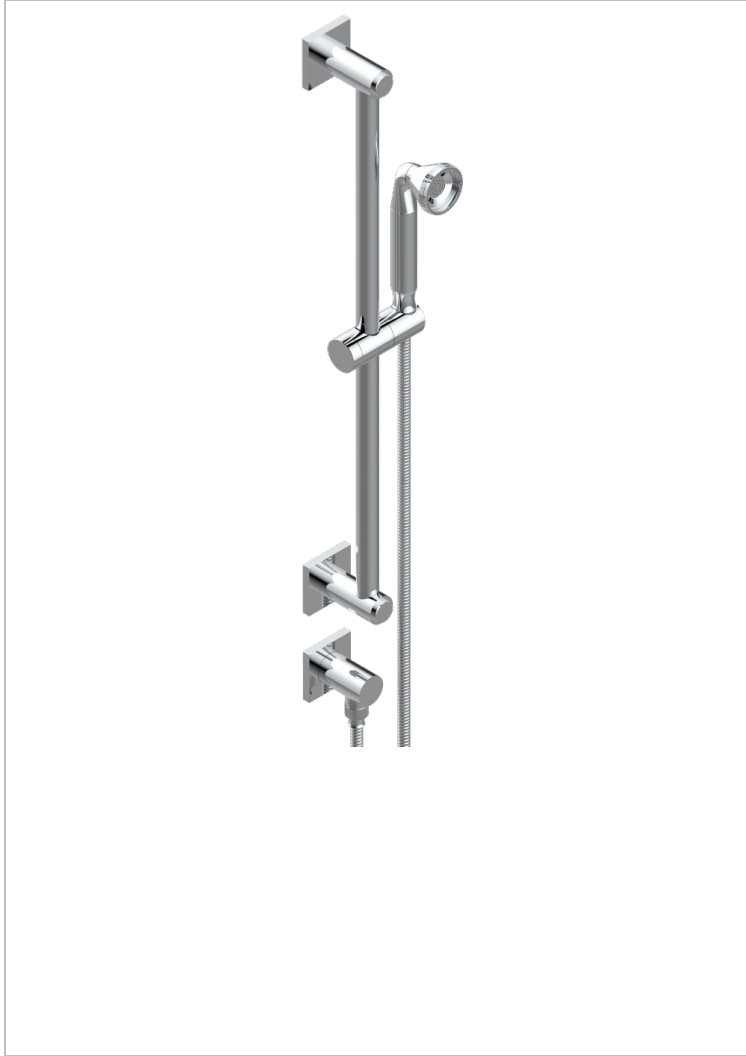

MASQUE DE FEMME SOLAIRE

A2S-59

Wall mounted turbojet handshower, 60 cm slidebar, hose, hook and elbow

CHARACTERISTIC

- Masque de Femme Solaire
- Wall mounted turbojet handshower, 60 cm slidebar, hose, hook and elbow

TECHNICAL SPECS

- Recommandé : 3 bars (max. 5 bars) - Advised : 43,5 psi (max. 72 psi)
- 9,5 l/min à 3 bars (2.5 gpm at 43.5 psi)

AVAILABLE FINITIONS

- Black ceram - D30
- Matt chrome - C02
- Matt gold - F07
- Matt nickel (color finish) - C01
- Polished chrome (color finish) - A02
- Polished chrome / Polished gold (color finish) - G02

- Polished gold (color finish) - F01
- Polished nickel - B01
- Soft gold - F30
- Soft matt gold - F31