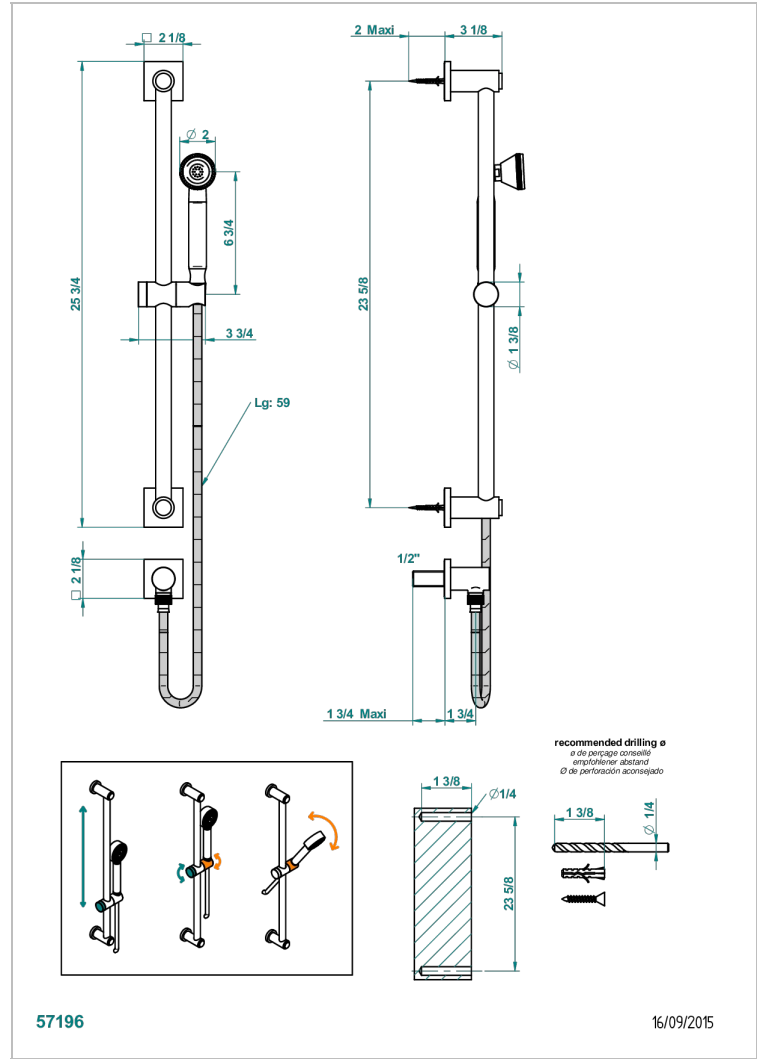

MASQUE DE FEMME SOLAIRE

A2S-59

Wall mounted turbojet handshower, 60 cm slidebar, hose, hook and elbow

CHARACTERISTIC

- Masque de Femme Solaire
- Wall mounted turbojet handshower, 60 cm slidebar, hose, hook and elbow

TECHNICAL SPECS

- Recommandé : 3 bars (max. 5 bars) - Advised : 43,5 psi (max. 72 psi)
- 9,5 l/min à 3 bars (2.5 gpm at 43.5 psi)

AVAILABLE FINITIONS

- Black ceram - D30
- Matt chrome - C02
- Matt gold - F07
- Matt nickel (color finish) - C01
- Polished chrome (color finish) - A02
- Polished chrome / Polished gold (color finish) - G02