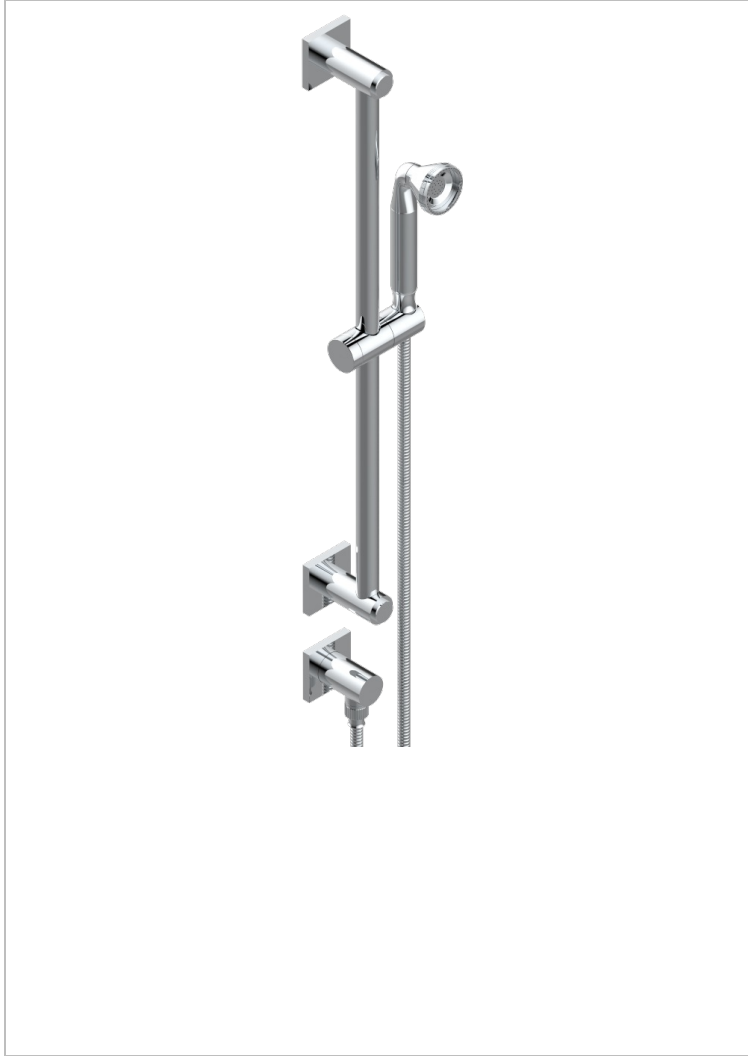

MASQUE DE FEMME LUNAIRE

A2R-59

Wall mounted turbojet handshower, 60 cm slidebar, hose, hook and elbow

CHARACTERISTIC

- Masque de Femme Lunaire
- Wall mounted turbojet handshower, 60 cm slidebar, hose, hook and elbow

TECHNICAL SPECS

- Recommandé : 3 bars (max. 5 bars) - Advised : 43,5 psi (max. 72 psi)
- 9,5 l/min à 3 bars (2.5 gpm at 43.5 psi)

AVAILABLE FINITIONS

- Black ceram - D30
- Matt chrome - C02
- Matt gold - F07
- Matt nickel (color finish) - C01
- Polished chrome (color finish) - A02
- Polished chrome / Polished gold (color finish) - G02

- Polished gold (color finish) - F01
- Polished nickel - B01
- Soft gold - F30
- Soft matt gold - F31