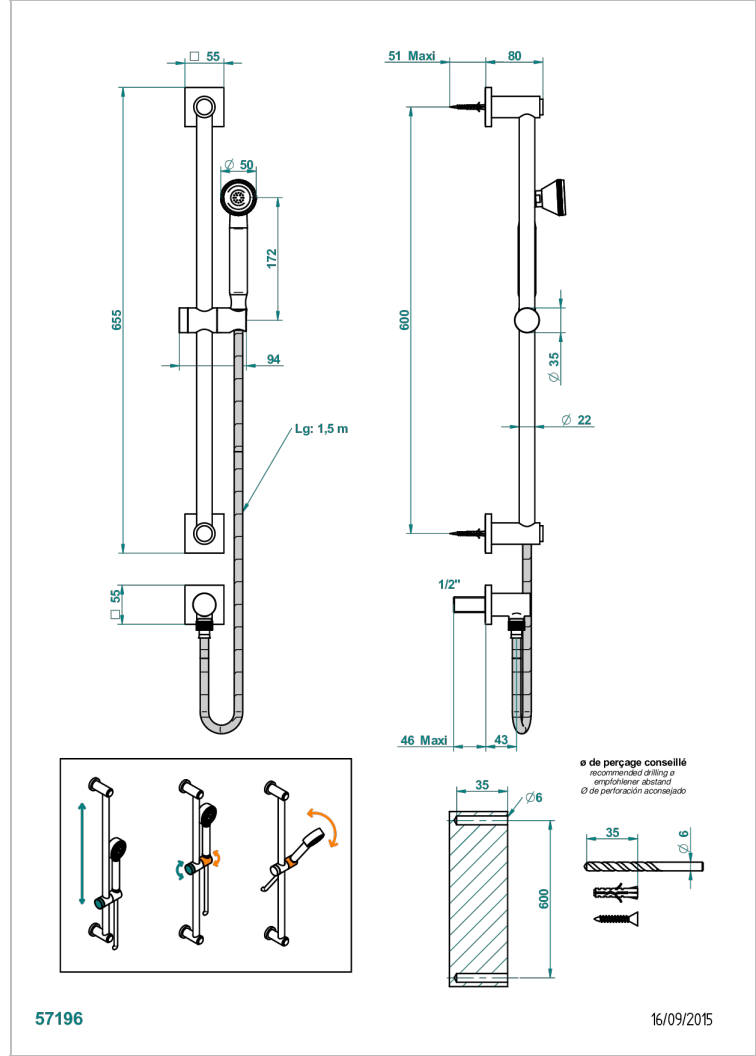

MASQUE DE FEMME LUNAIRE

A2R-59

Wall mounted turbojet handshower, 60 cm slidebar, hose, hook and elbow

CHARACTERISTIC

- Masque de Femme Lunaire
- Wall mounted turbojet handshower, 60 cm slidebar, hose, hook and elbow

TECHNICAL SPECS

- Recommandé : 3 bars (max. 5 bars) - Advised : 43,5 psi (max. 72 psi)
- 9,5 l/min à 3 bars (2.5 gpm at 43.5 psi)

AVAILABLE FINITIONS

- Black ceram - D30
- Matt chrome - C02
- Matt gold - F07
- Matt nickel (color finish) - C01
- Polished chrome (color finish) - A02
- Polished chrome / Polished gold (color finish) - G02