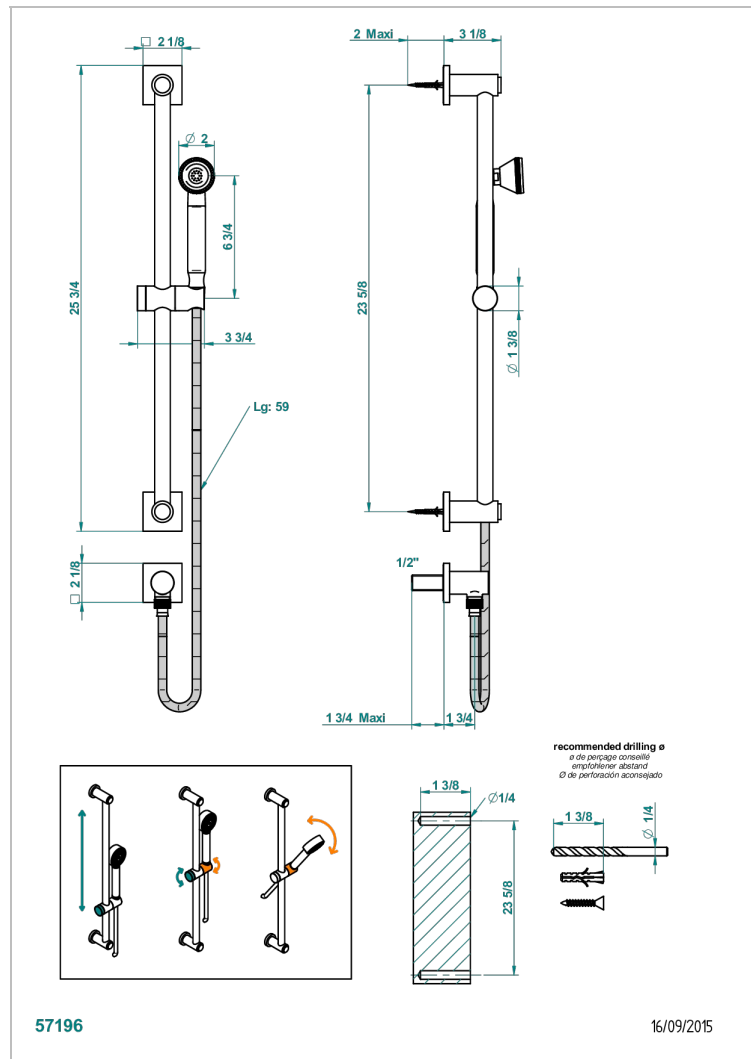

MASQUE DE FEMME LUNAIRE

A2R-59

Wall mounted turbojet handshower, 60 cm slidebar, hose, hook and elbow

CHARACTERISTIC

- Masque de Femme Lunaire
- Wall mounted turbojet handshower, 60 cm slidebar, hose, hook and elbow

TECHNICAL SPECS

- Recommandé : 3 bars (max. 5 bars) - Advised : 43,5 psi (max. 72 psi)
- 9,5 l/min à 3 bars (2.5 gpm at 43.5 psi)

AVAILABLE FINITIONS

- Black ceram - D30
- Matt chrome - C02
- Matt gold - F07
- Matt nickel (color finish) - C01
- Polished chrome (color finish) - A02
- Polished chrome / Polished gold (color finish) - G02