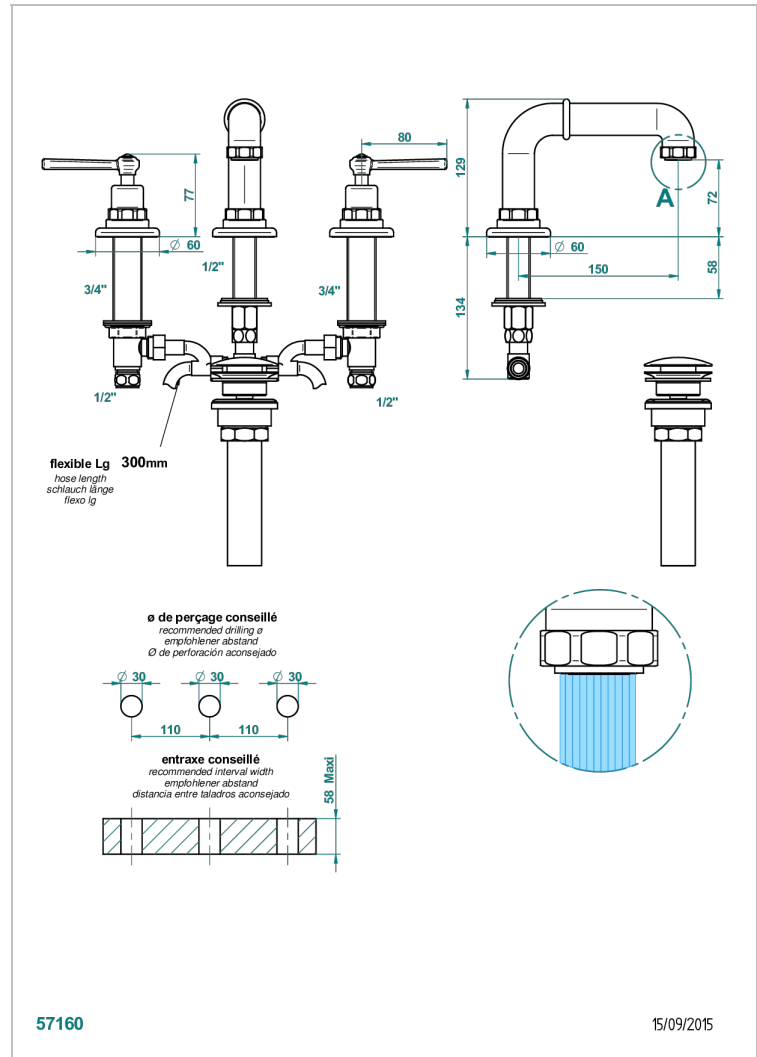

SAINT-GERMAIN WITH LEVER HANDLES

G7D-151M/US

Widespread lavatory set with drain for 1 1/4" + countertop

CHARACTERISTIC

- Saint-germain with lever handles
- Widespread lavatory set with drain for 1 1/4" + countertop

TECHNICAL SPECS

- Recommandé : 3 bars (max. 5 bars) - Advised : 43,5 psi (max. 72 psi)
- 5,7 l/min à 3 bars (1.5 gpm at 43.5 psi)

AVAILABLE FINITIONS

Black ceram - D30
Blush PVD - H62
Brass color PVD - H49
Brown bronze color PVD - F33
Chrome polished - A02
Chrome polished / gold polished - G02