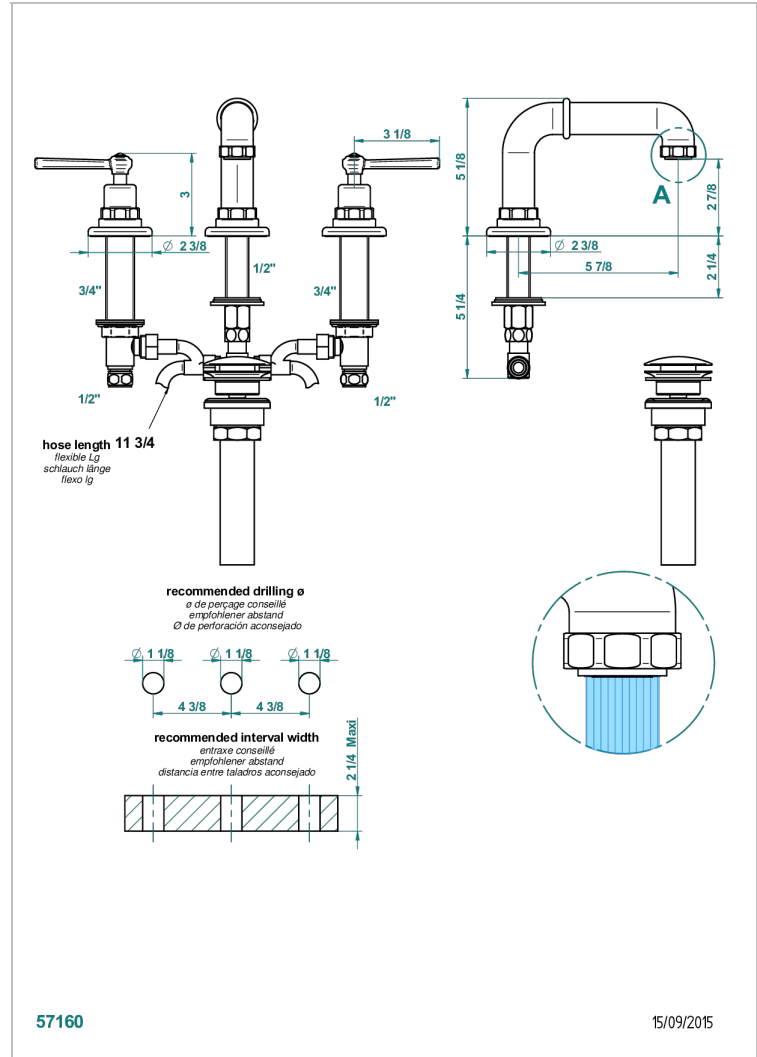

# SAINT-GERMAIN WITH LEVER HANDLES

G7D-151M/US

Widespread lavatory set with drain for 1 1/4" + countertop

## CHARACTERISTIC

- Saint-germain with lever handles
- Widespread lavatory set with drain for 1 1/4" + countertop