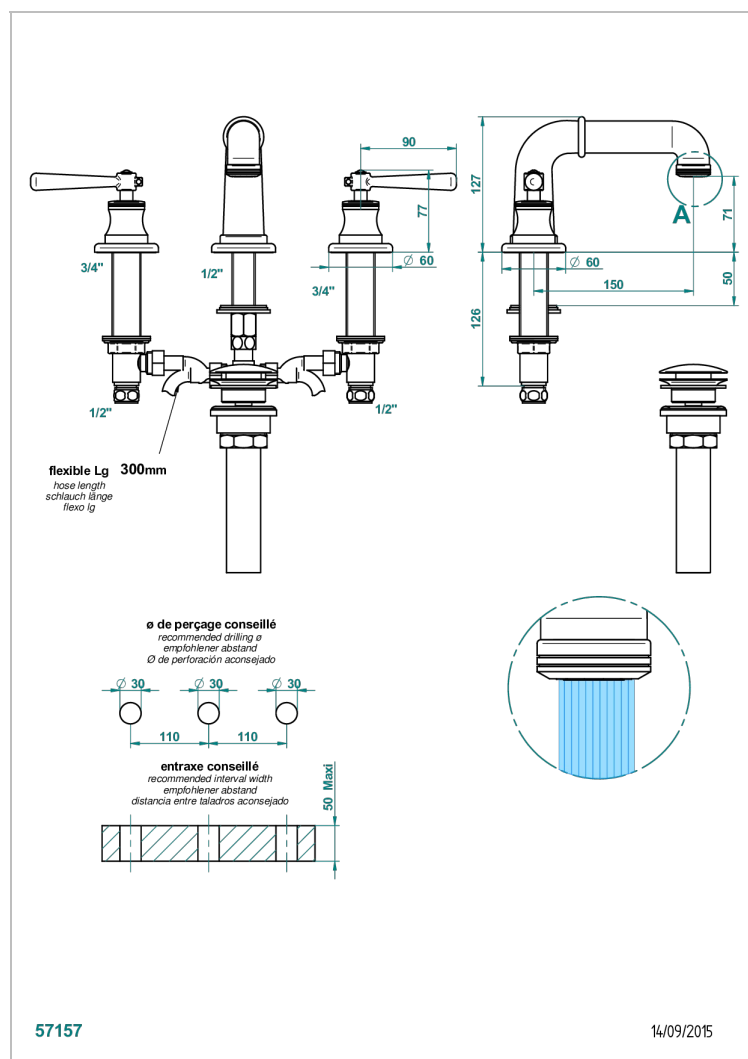

BEAUBOURG WITH LEVER HANDLES

G7B-151M/US

Widespread lavatory set with drain for 1 1/4" + countertop

CHARACTERISTIC

- Beaubourg with lever handles
- Widespread lavatory set with drain for 1 1/4" + countertop

TECHNICAL SPECS

- Recommandé : 3 bars (max. 5 bars) - Advised : 43,5 psi (max. 72 psi)
- 5,7 l/min à 3 bars (1.5 gpm at 43.5 psi)

AVAILABLE FINITIONS

Black ceram - D30
Blush PVD - H62
Brass color PVD - H49
Brown bronze color PVD - F33
Chrome polished - A02
Chrome polished / gold polished - G02