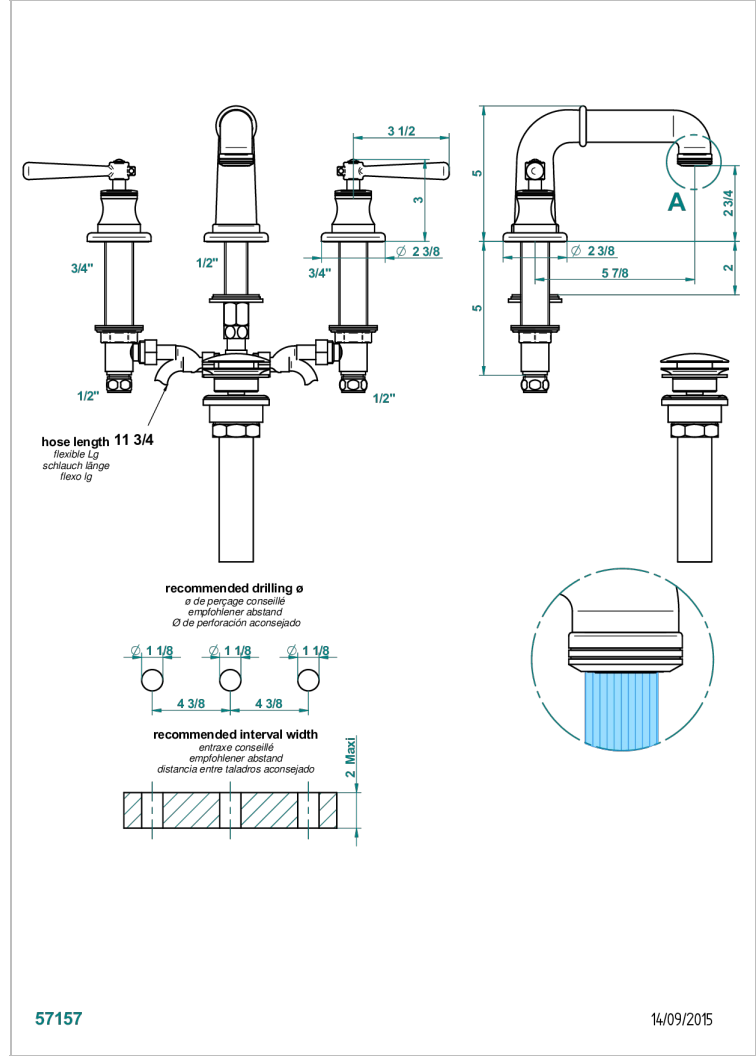

# BEAUBOURG CON MANETAS

G7B-151M/US

Rim mounted 3-hole basin mixer with waste for marble

THG<sup>®</sup>  
PARIS

## CARACTERÍSTICAS

- Beaubourg con manetas
- Rim mounted 3-hole basin mixer with waste for marble