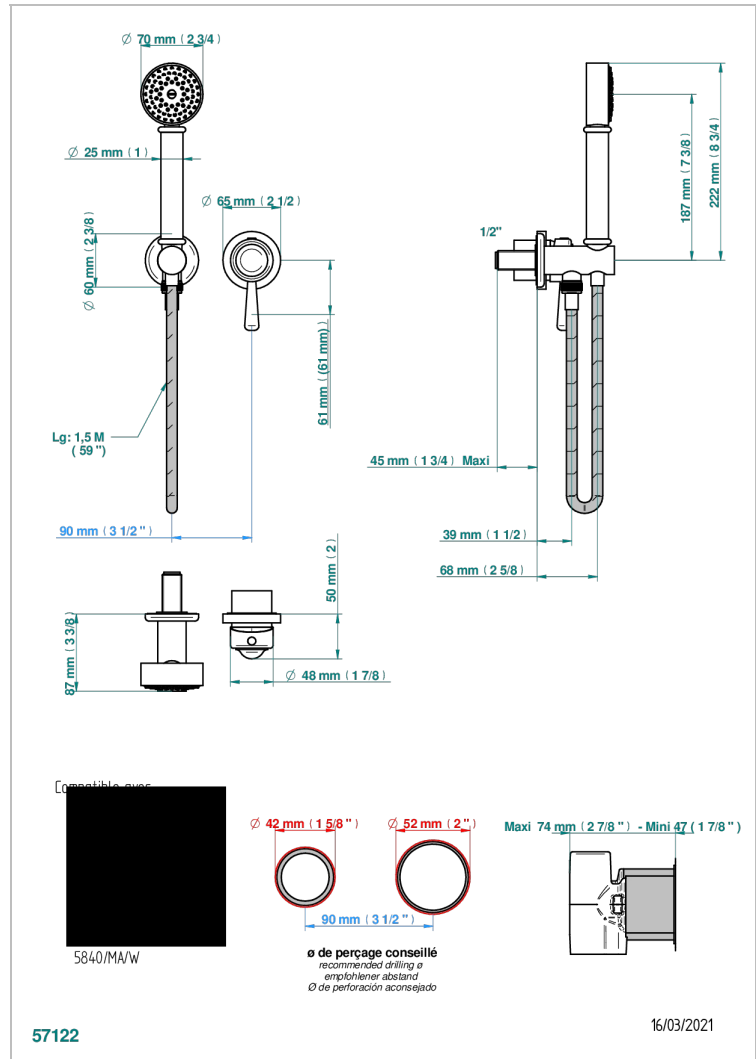

BEAUBOURG WITH LEVER

G7B-6561B

Trim only for wall mixer with complete handshower on hook

CHARACTERISTIC

- Beaubourg with lever
- Trim only for wall mixer with complete handshower on hook

TECHNICAL SPECS

- Recommandé : 3 bars (max. 5 bars) - Advised : 43,5 psi (max. 72 psi)
- 9,5 l/min à 3 bars (2.5 gpm at 43.5 psi)

RELATED SKU'S

- Ref. G00-5840/MA Rough parts for concealed wall-mounted mixer with 1/2" outlet

AVAILABLE FINITIONS

Antique nickel - H28
Black ceram - D30
Blush PVD - H62
Brass color PVD - H49
Brown bronze color PVD - F33
Gold color PVD - H52