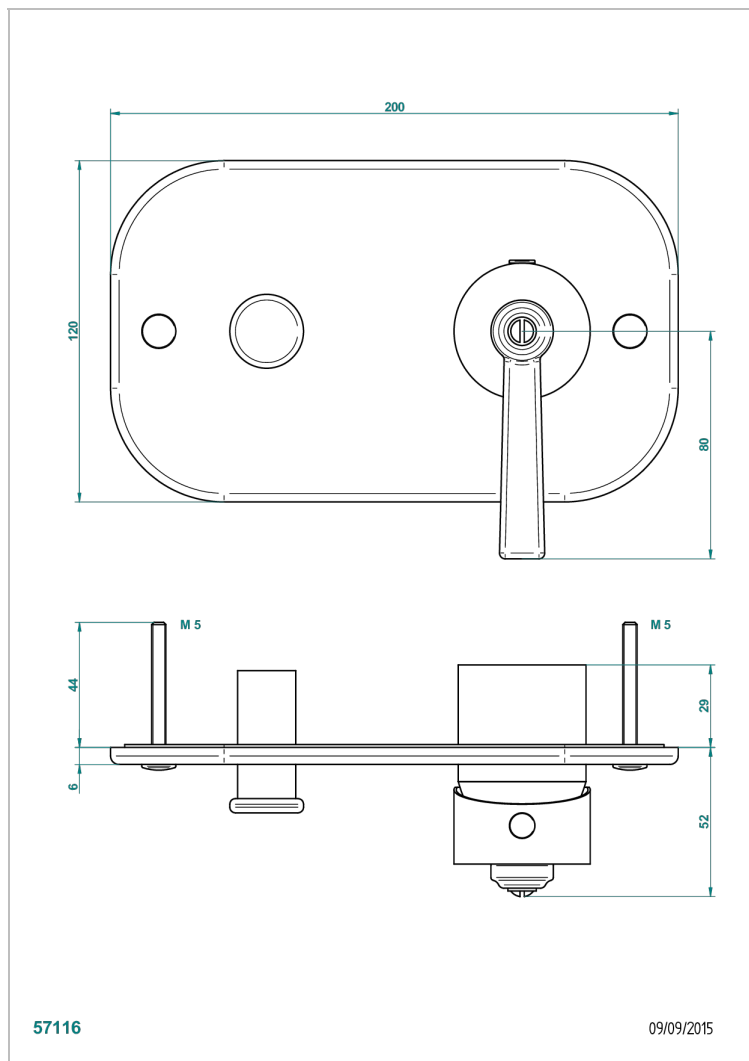

CLUB SAINT-GERMAIN WITH LEVER HANDLES

G7J-6550B

Trim only for wall shower mixer with diverter

CHARACTERISTIC

- Club Saint-Germain with lever handles
- Trim only for wall shower mixer with diverter

AVAILABLE FINITIONS