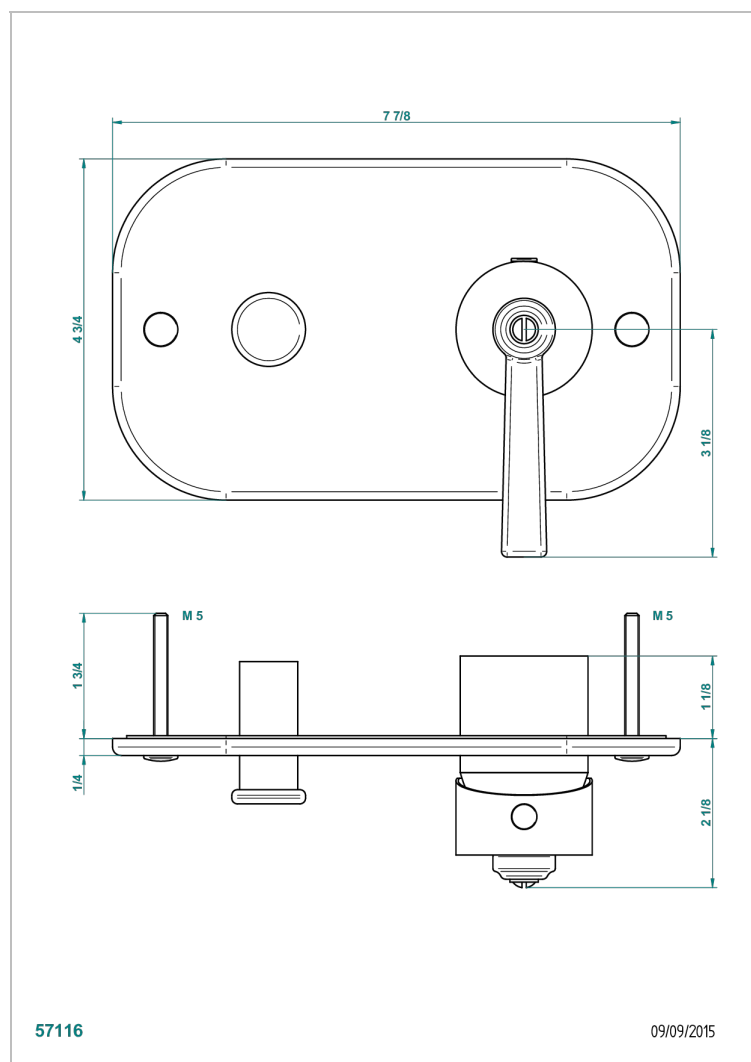

CLUB SAINT-GERMAIN WITH LEVER HANDLES

G7J-6550B

Trim only for wall shower mixer with diverter

CHARACTERISTIC

- Club Saint-Germain with lever handles
- Trim only for wall shower mixer with diverter

AVAILABLE FINITIONS