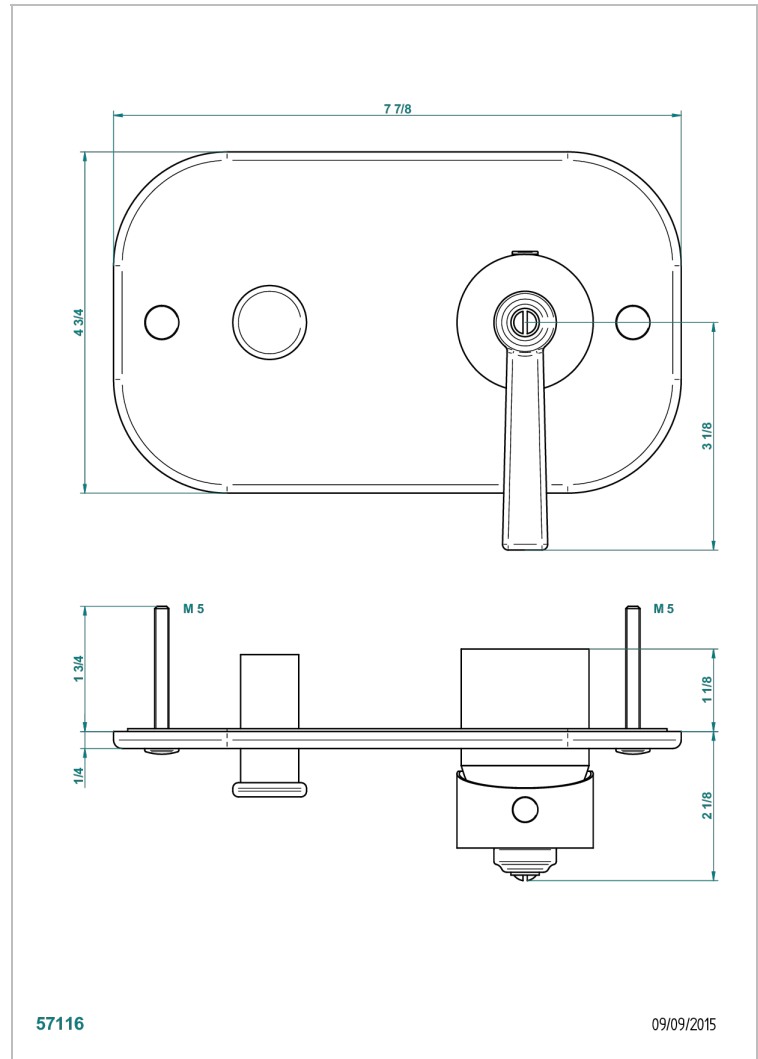

# CLUB SAINT-GERMAIN

G7H-6550B

Trim only for wall shower mixer with diverter

THG<sup>®</sup>  
PARIS

57116

09/09/2015

## CHARACTERISTIC

- Club Saint-Germain
- Trim only for wall shower mixer with diverter