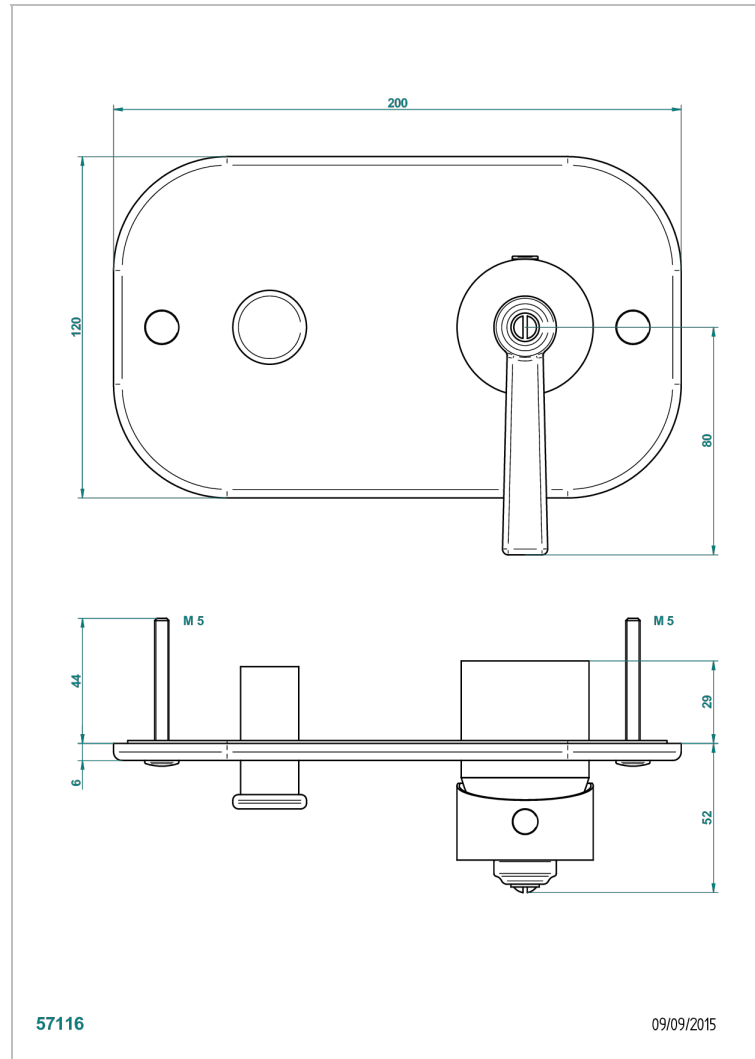

SAINT-GERMAIN WITH LEVER HANDLES

G7D-6550B

Trim only for wall shower mixer with diverter

CHARACTERISTIC

- Saint-germain with lever handles
- Trim only for wall shower mixer with diverter

AVAILABLE FINITIONS