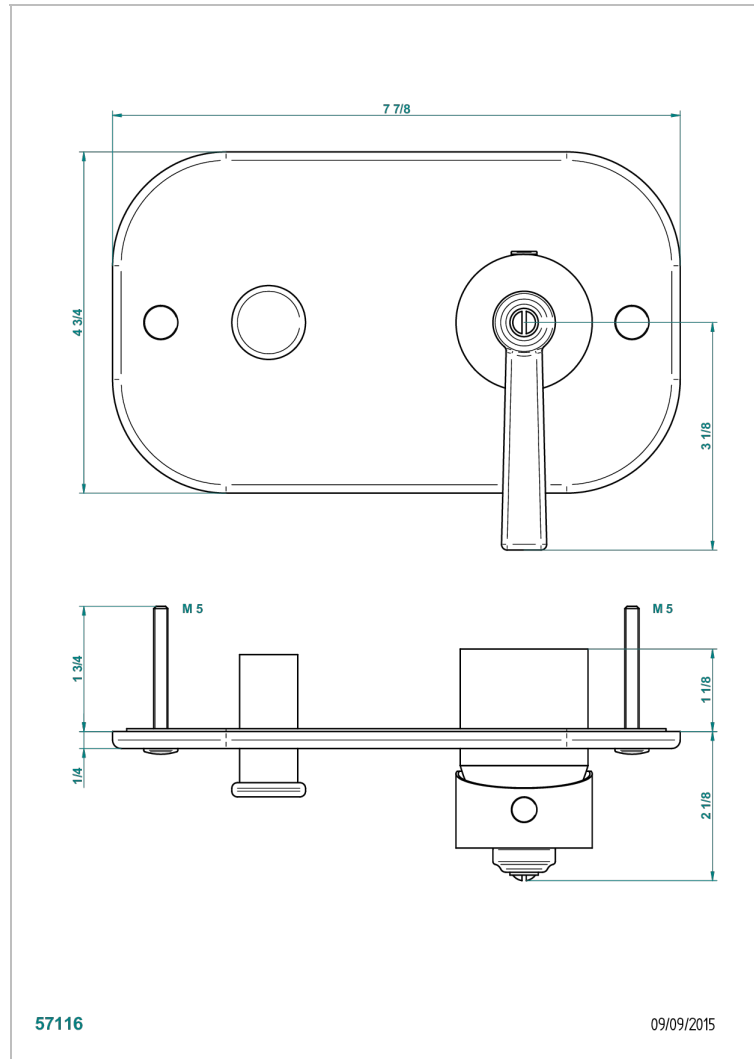

SAINT-GERMAIN WITH LEVER HANDLES

G7D-6550B

Trim only for wall shower mixer with diverter

CHARACTERISTIC

- Saint-germain with lever handles
- Trim only for wall shower mixer with diverter

AVAILABLE FINITIONS