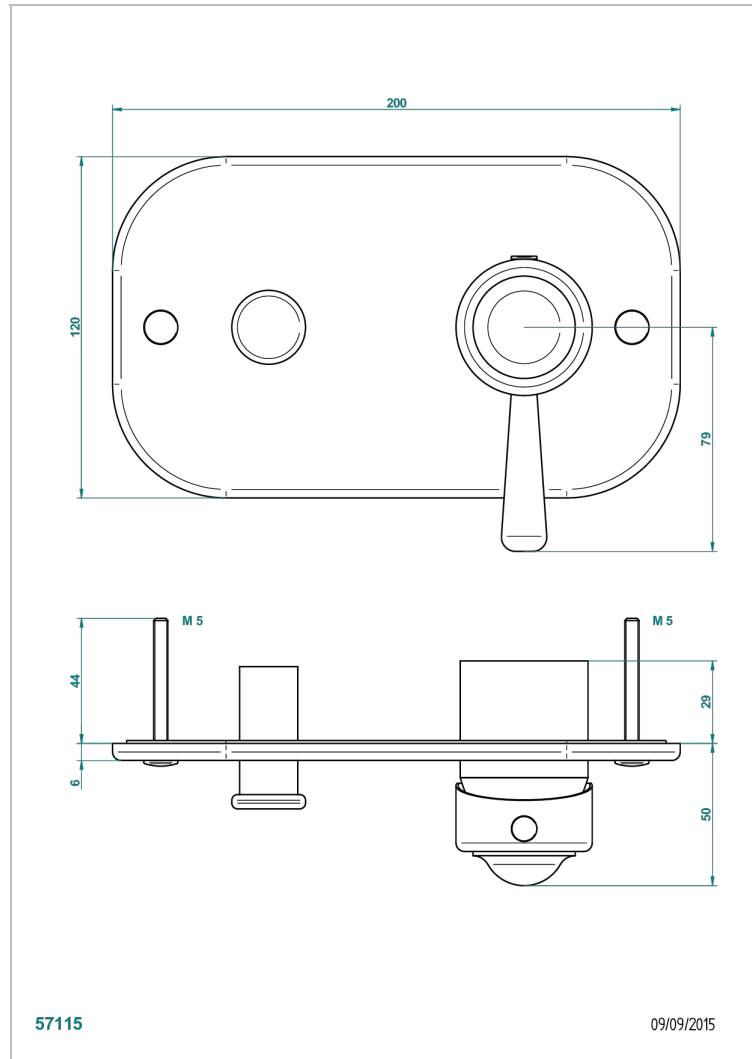

BEAUBOURG WITH LEVER HANDLES

G7B-6550B

Trim only for wall shower mixer with diverter

THG[®]
PARIS

CHARACTERISTIC

- Beaubourg with lever handles
- Trim only for wall shower mixer with diverter

AVAILABLE FINITIONS