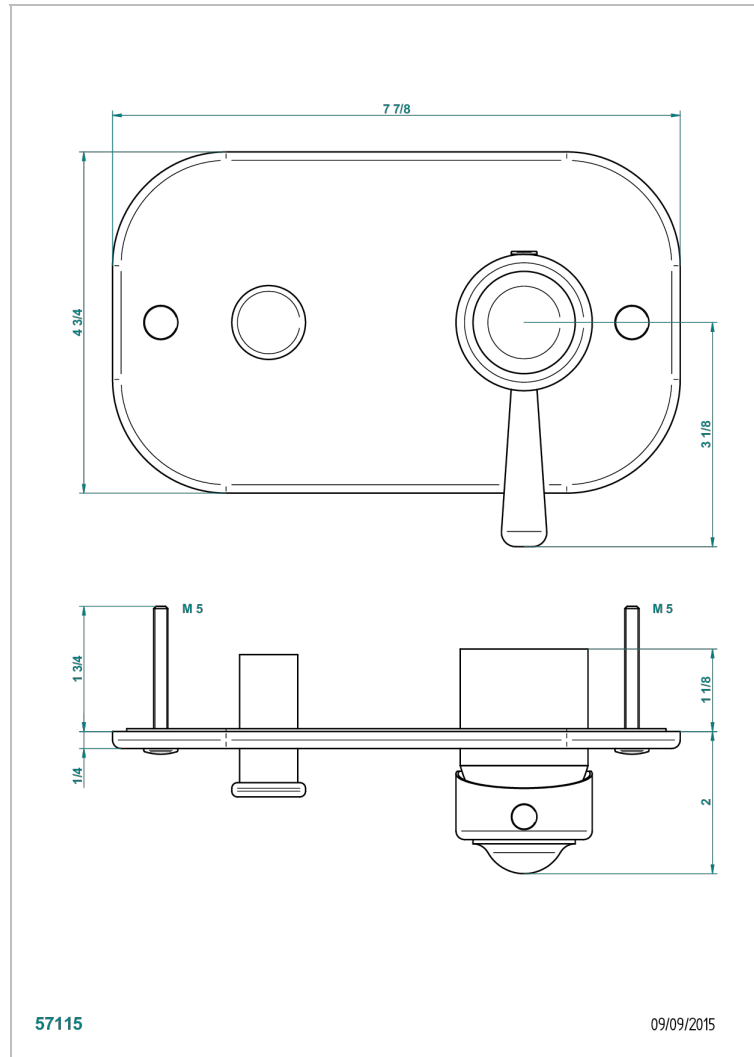

BEAUBOURG WITH LEVER HANDLES

G7B-6550B

Trim only for wall shower mixer with diverter

THG[®]
PARIS

CHARACTERISTIC

- Beaubourg with lever handles
- Trim only for wall shower mixer with diverter

AVAILABLE FINITIONS